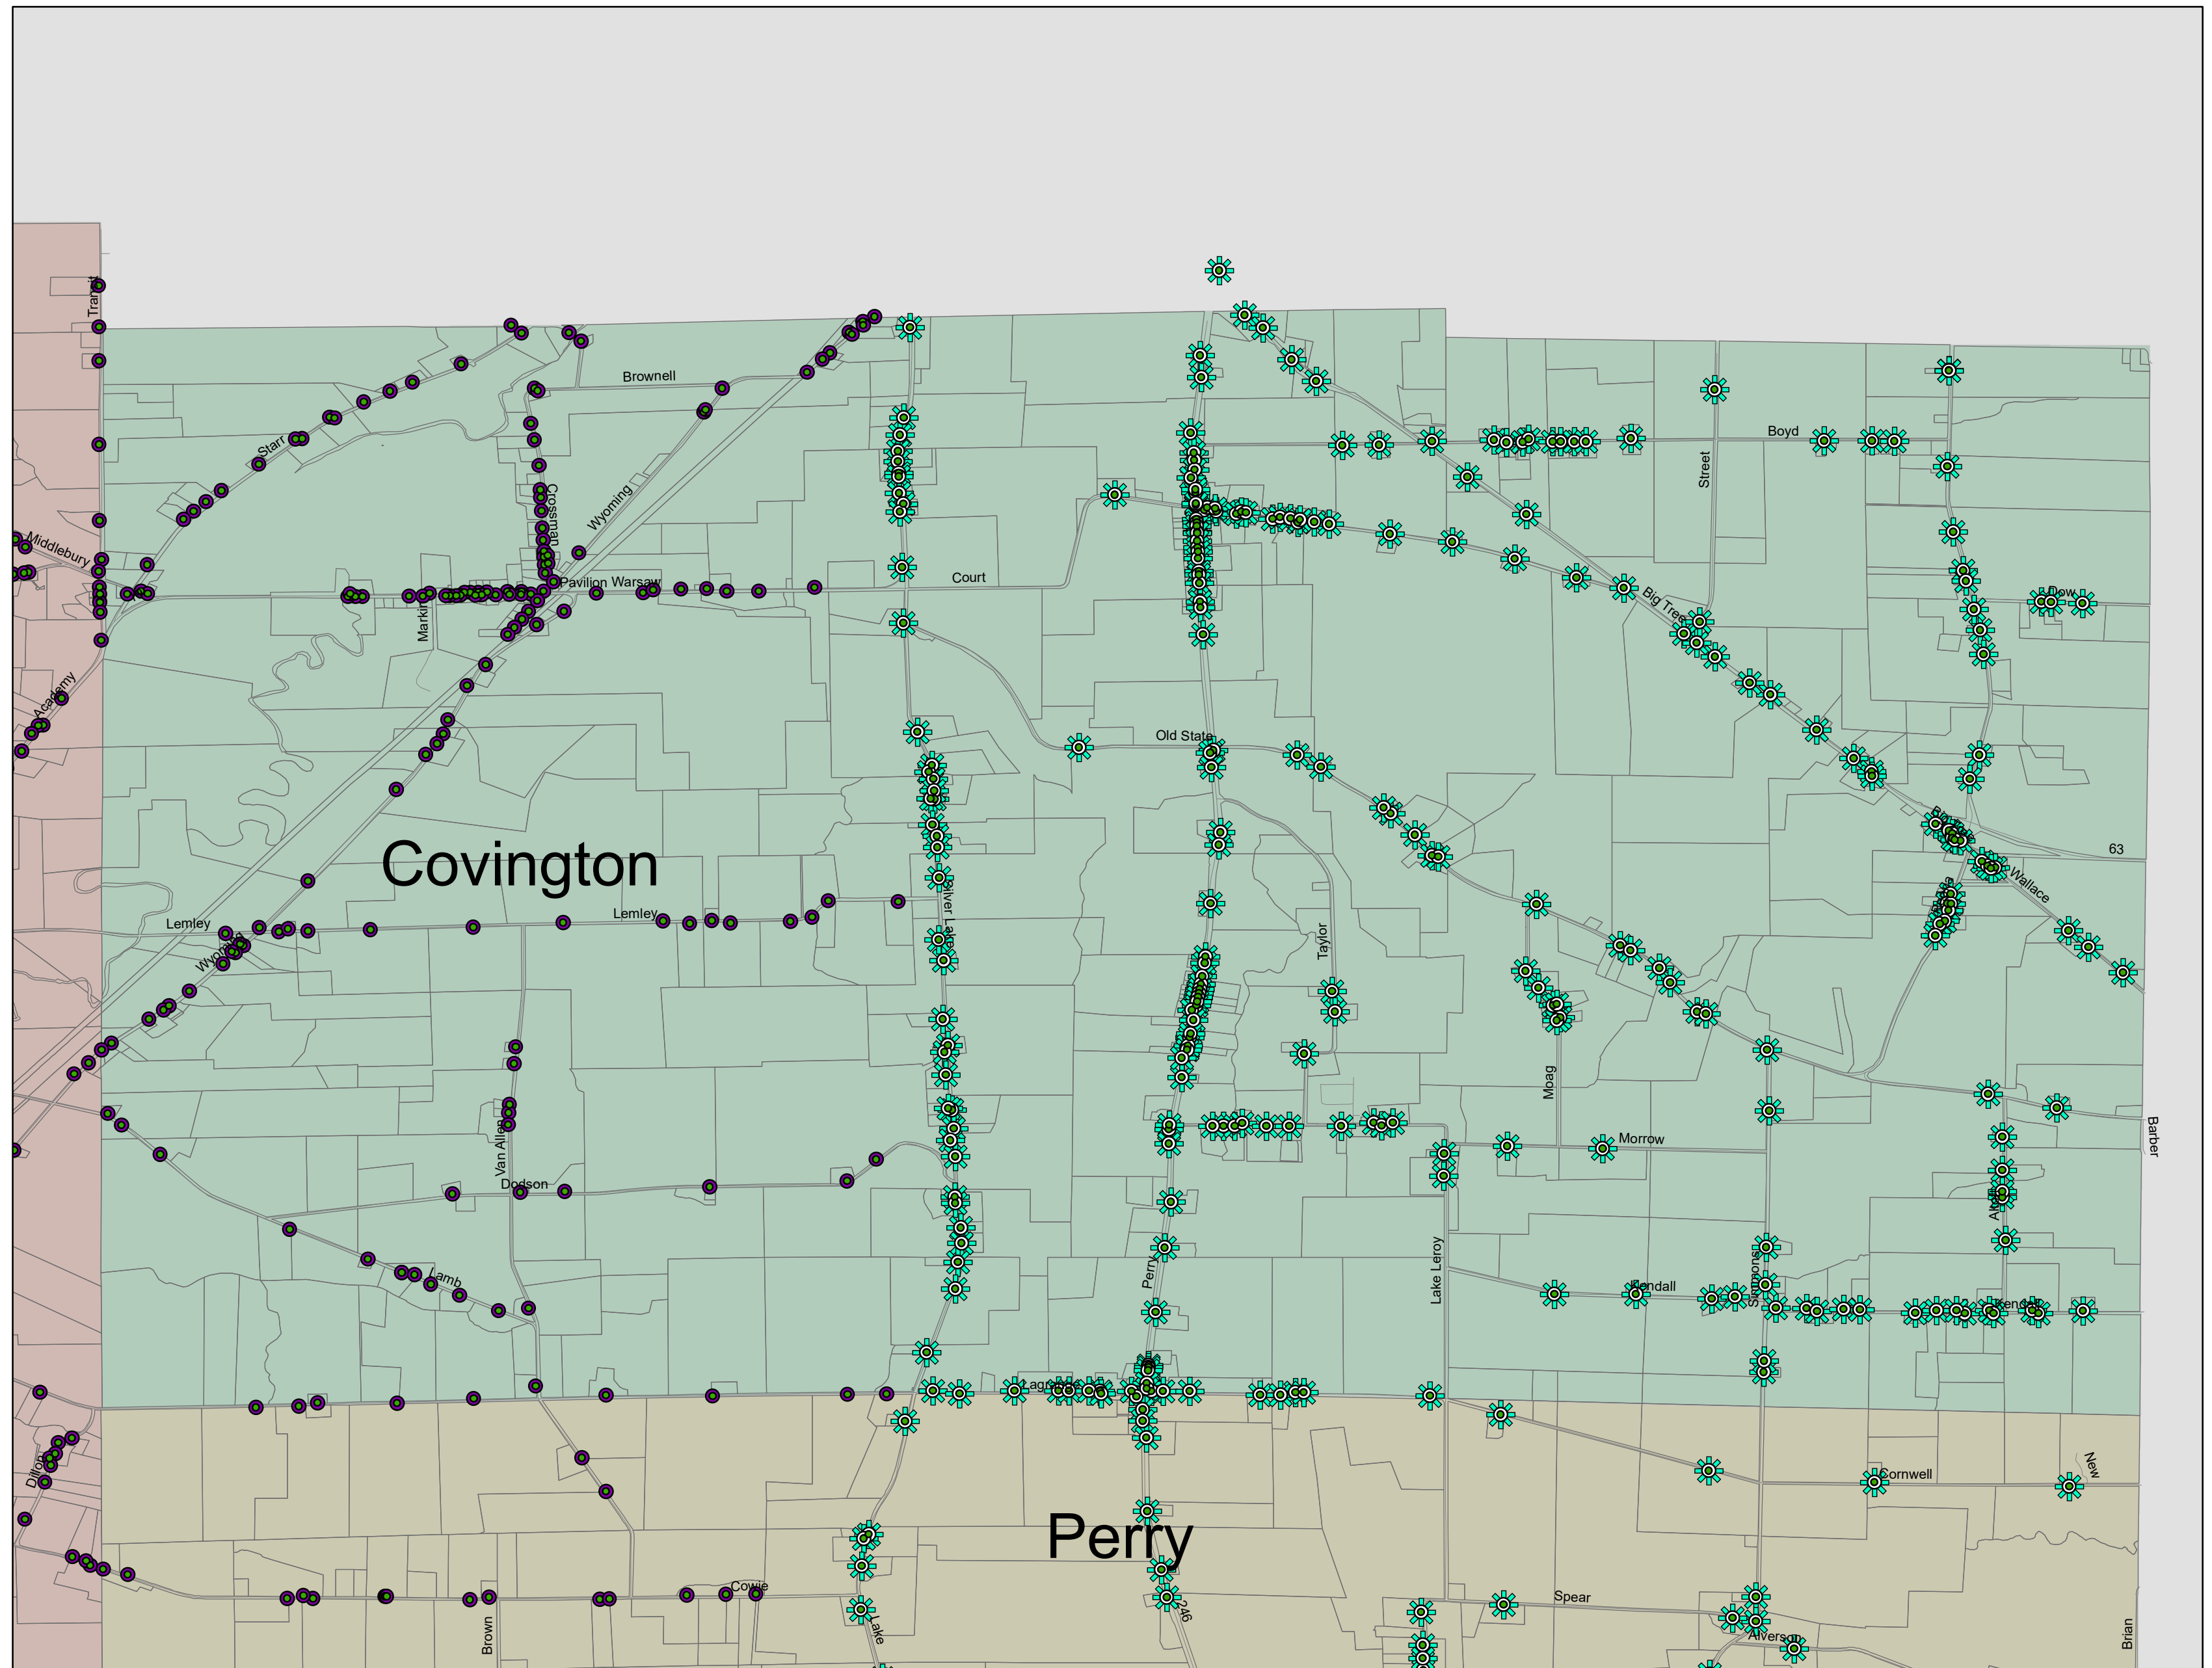

Town of Covington Garbage Collection

- Legend**
- Recycling Week**
- Green
 - Gold
- Garbage Day**
- Monday
 - Wednesday
 - ✱ Pick Up Day Change
- Roads
- ▭ Parcel Boundaries
- Town**
- Covington
 - Middlebury
 - Perry

The garbage day location coordinates were provided by Waste Management and are not precise. This map is for reference purposes only. Please refer to the Waste Management address list to determine your pick up schedule.