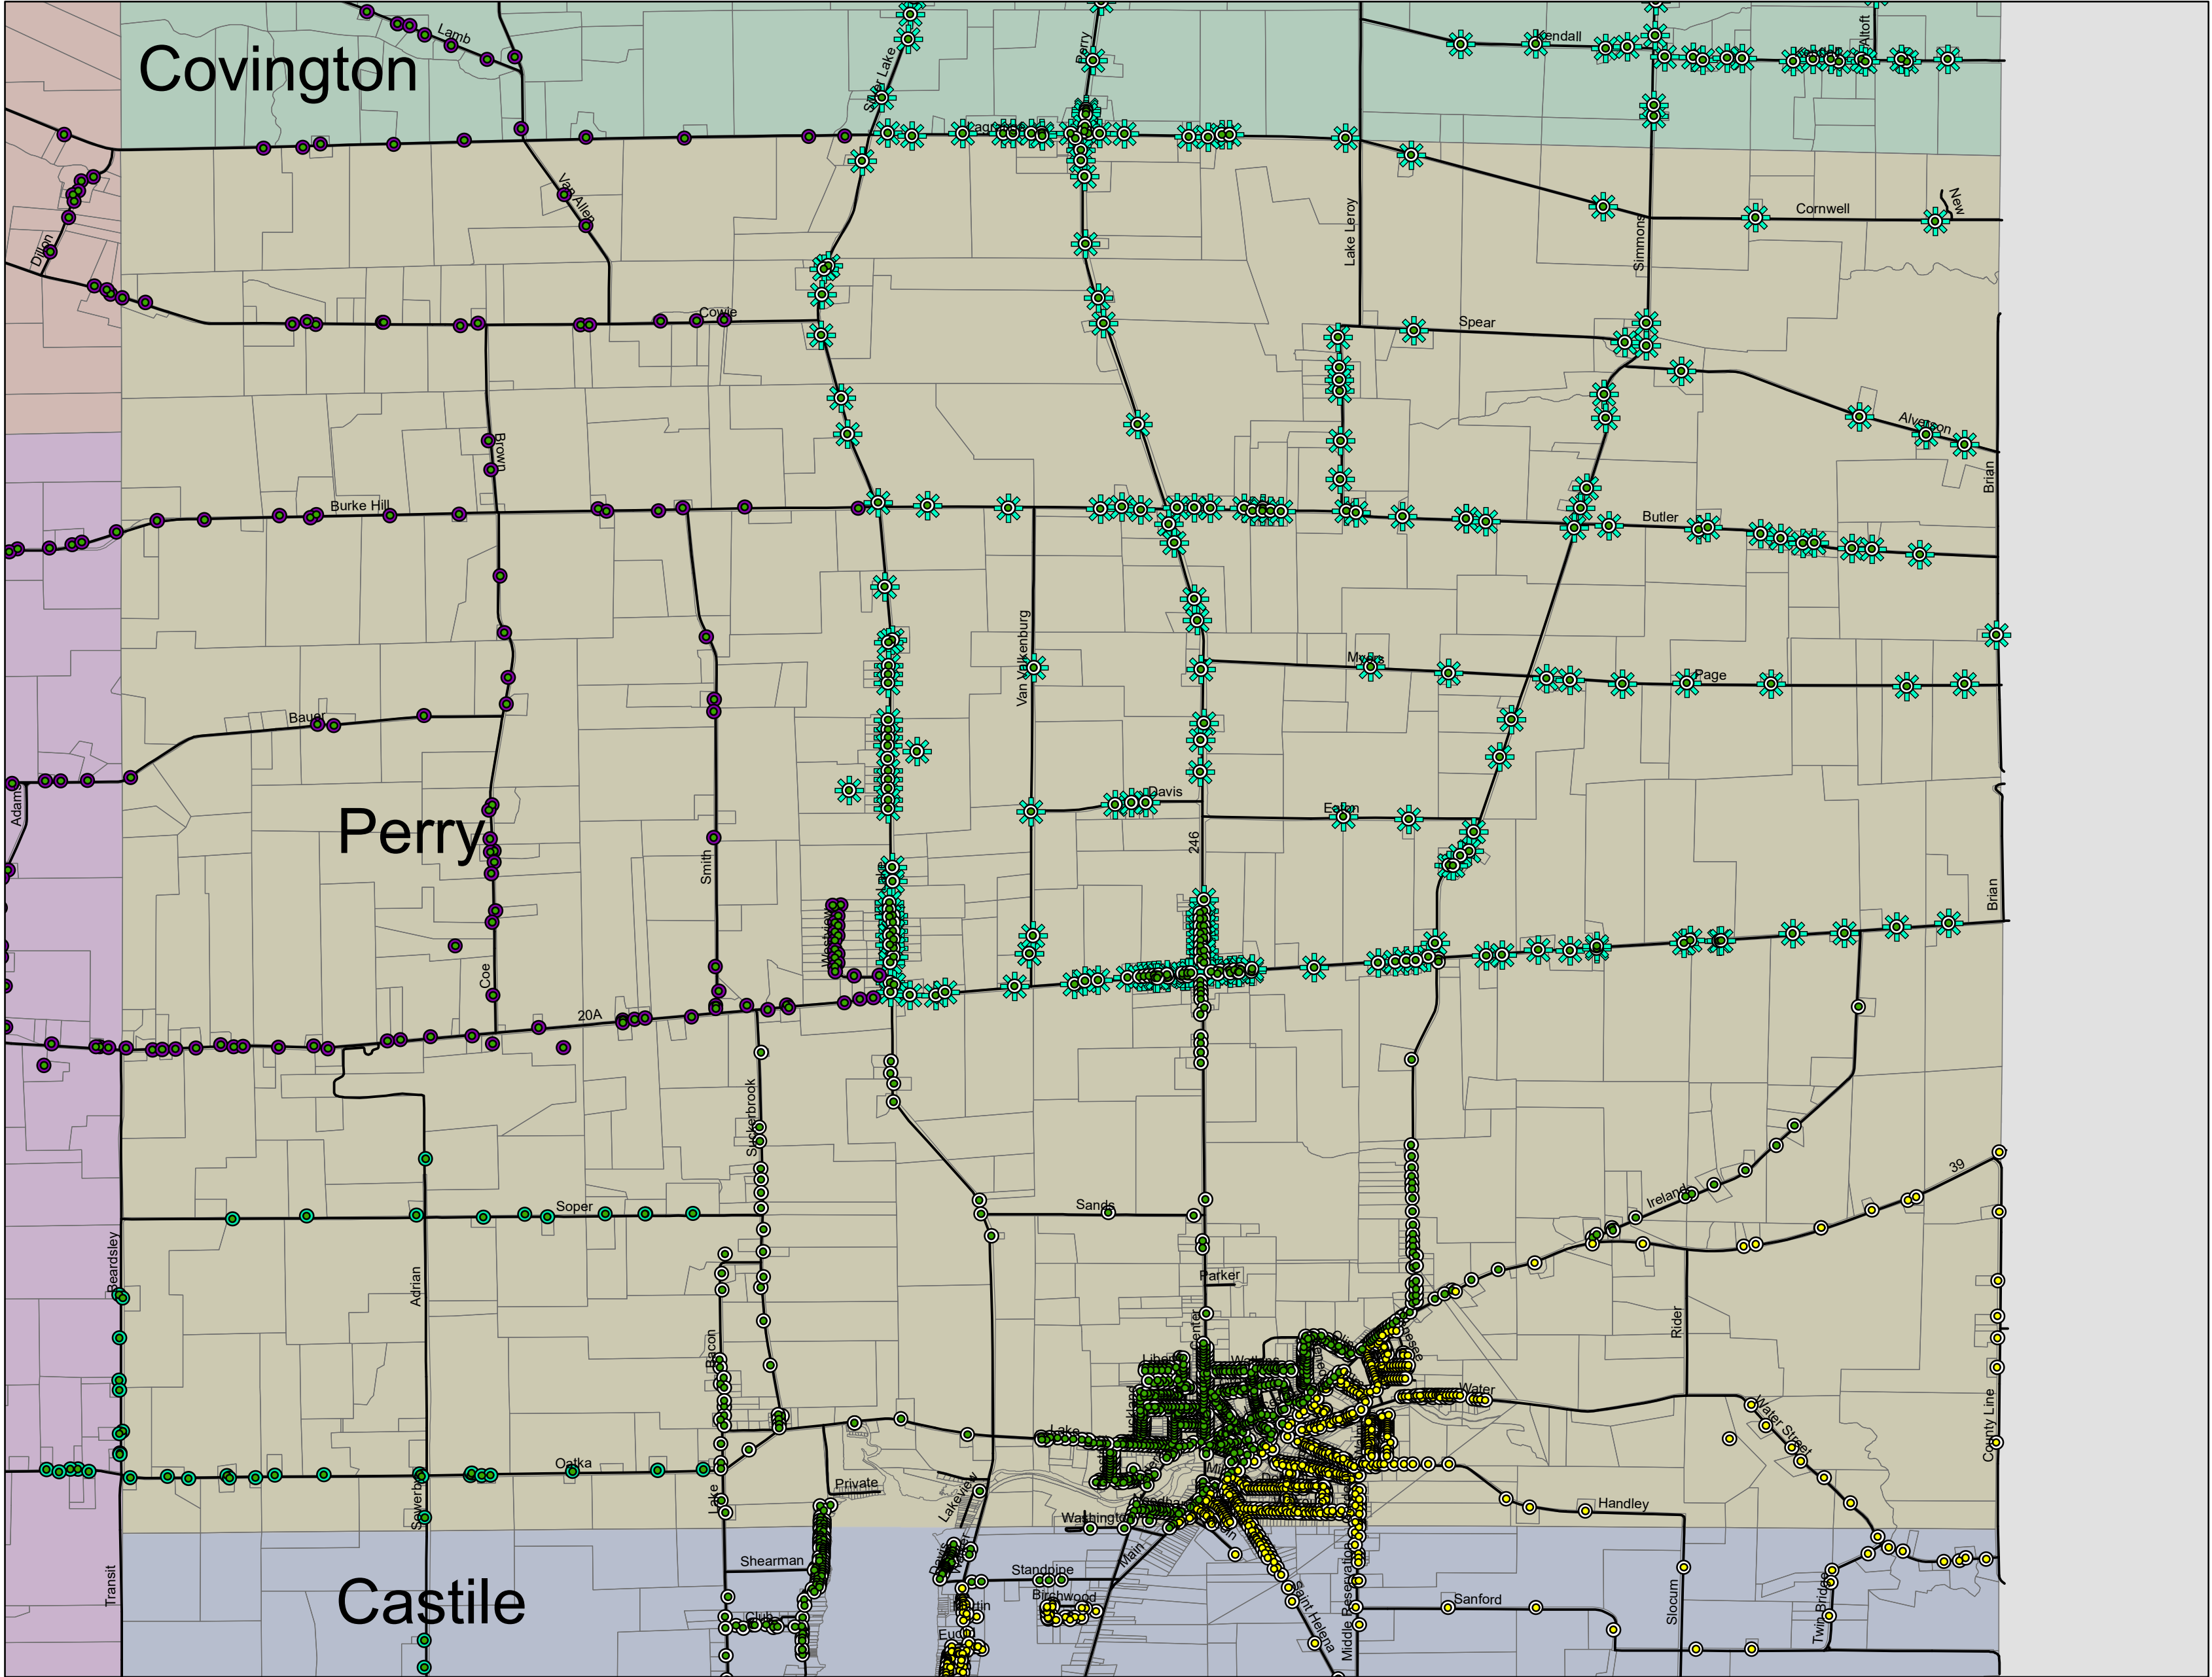

# Town of Perry Garbage Collection

## Legend

### Garbage Day

- Monday
- Tuesday
- Wednesday
- ✱ Pick Up Day Change

- Roads
- ▭ Parcels

### Town

- ▭ Castile
- ▭ Covington
- ▭ Middlebury
- ▭ Perry
- ▭ Warsaw

The garbage day location coordinates were provided by Waste Management and are not precise. This map is for reference purposes only. Please refer to the Waste Management address list to determine your pick up schedule.