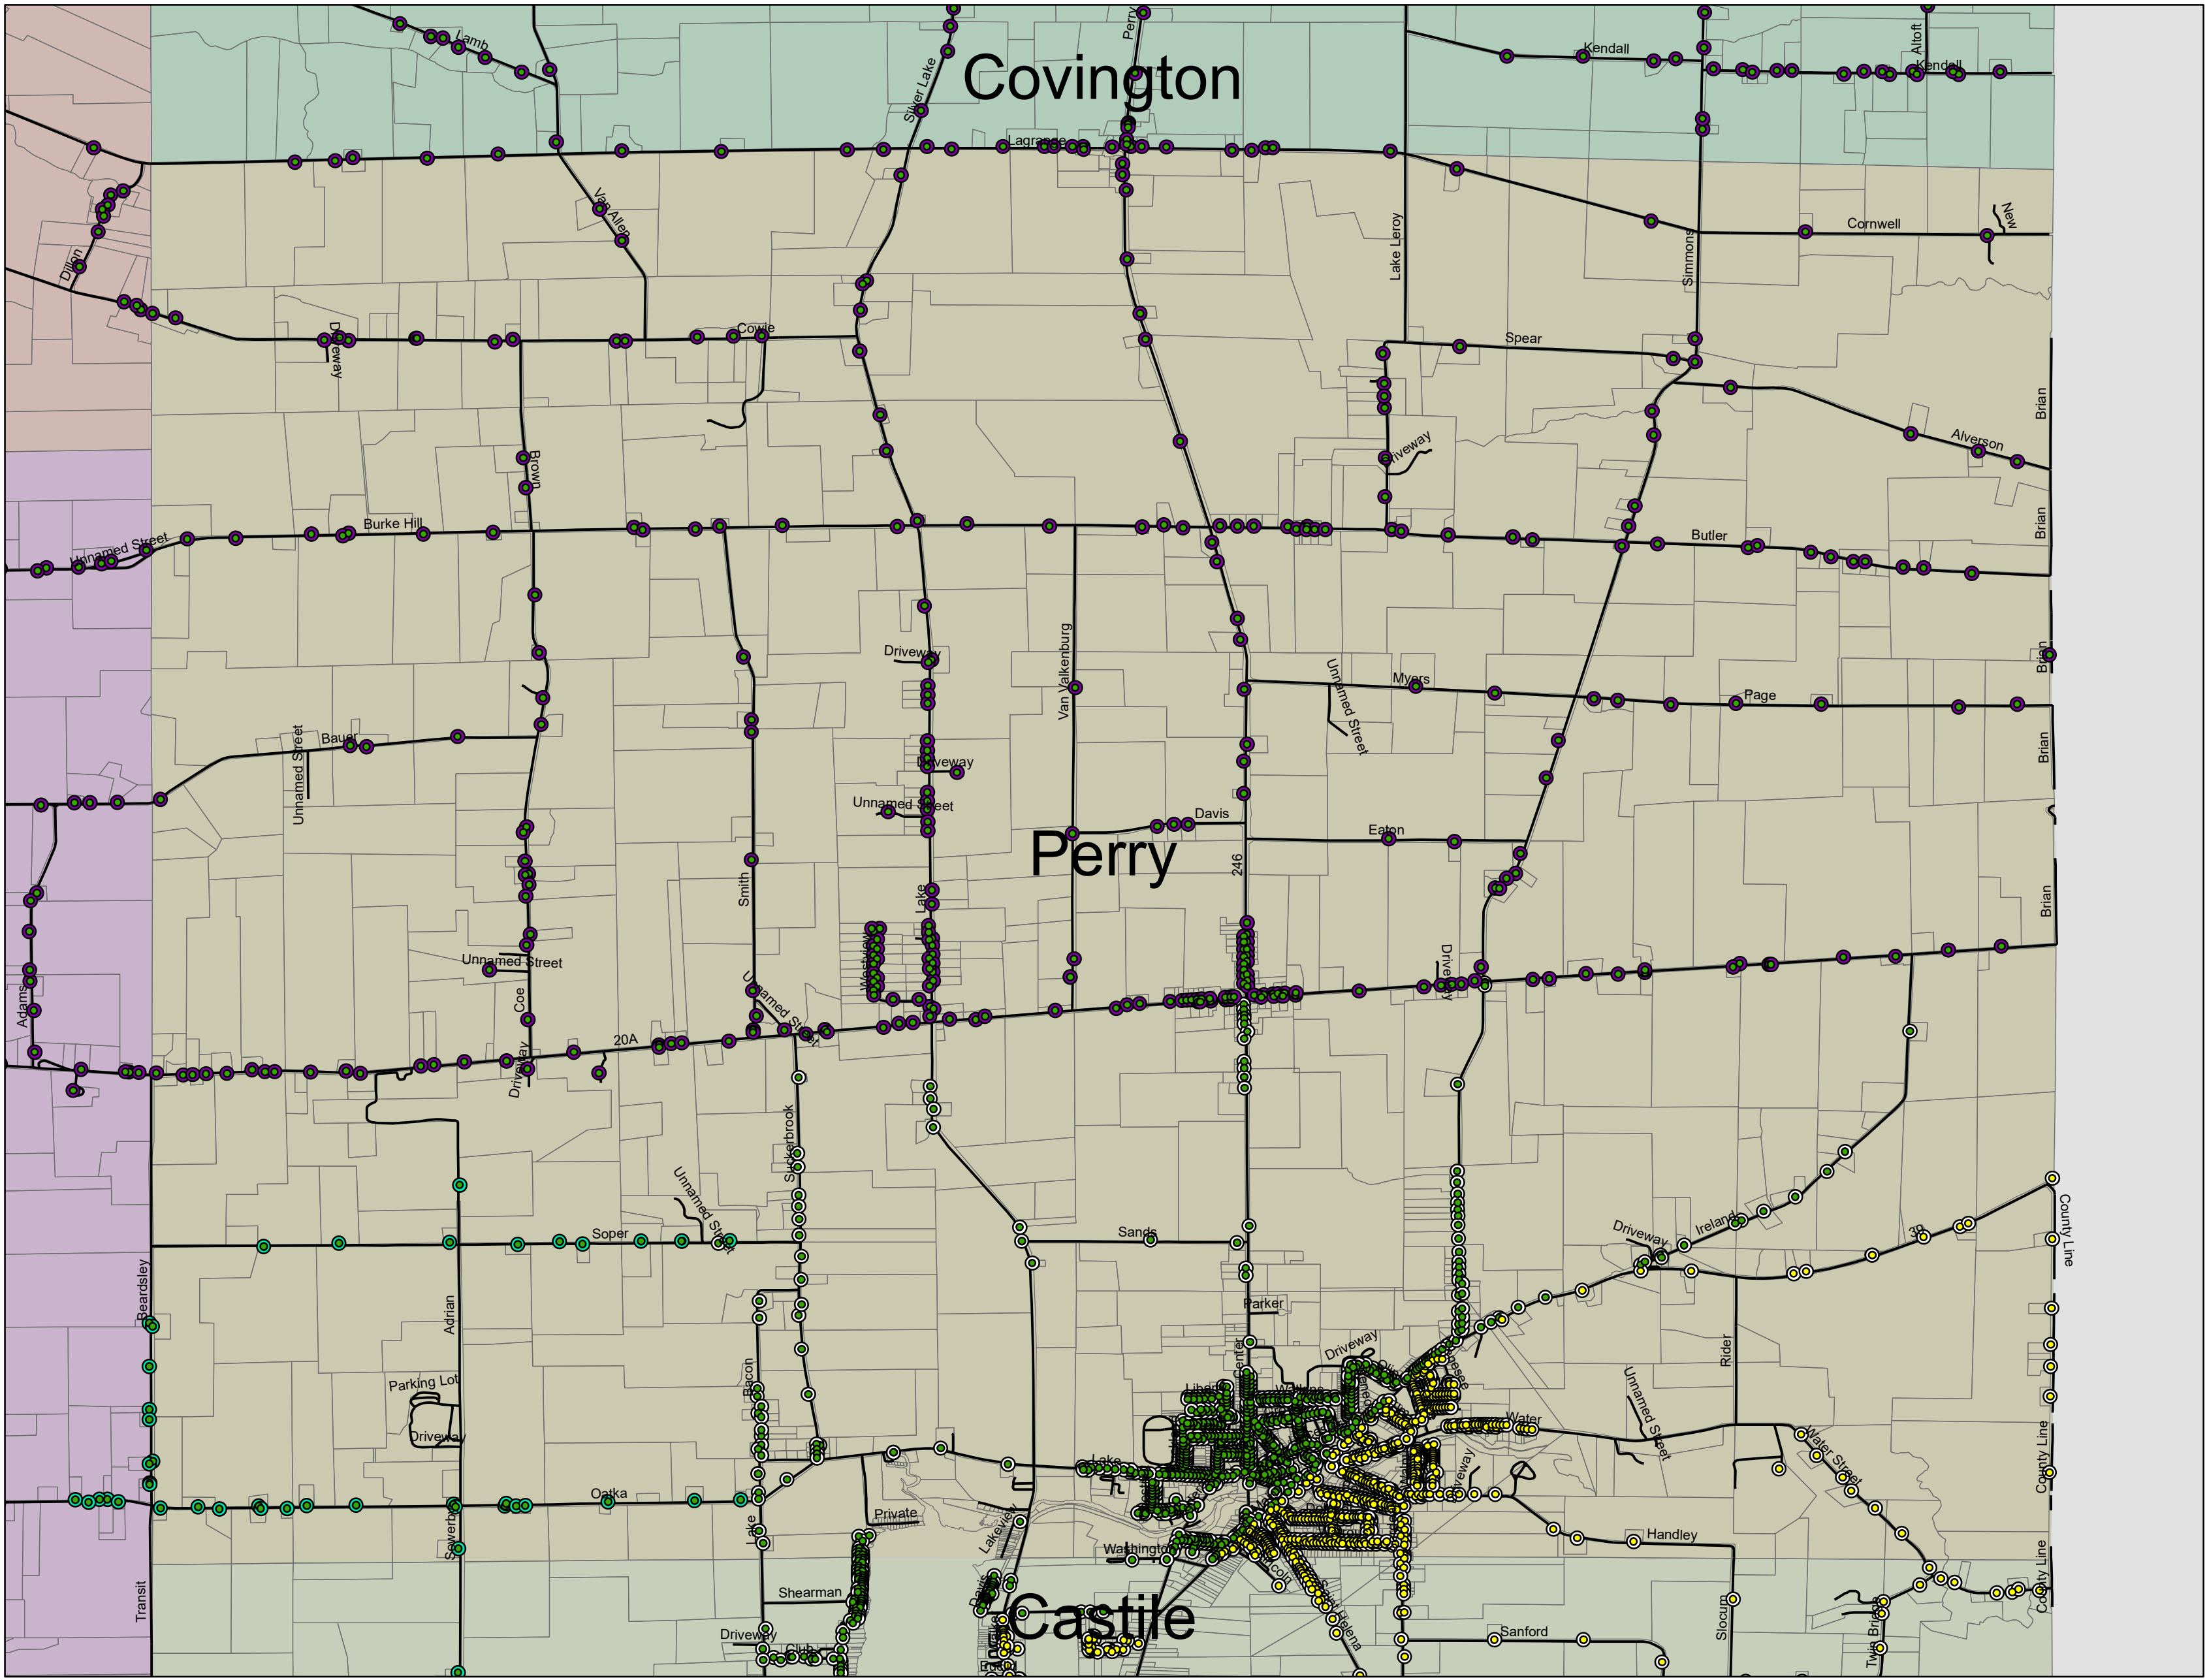

Town of Perry Garbage Collection

Legend

Recycling Week

- Green
- Gold

Garbage Day

- Wednesday
- Tuesday
- Monday

- Roads
- Parcel Boundaries

Town

- Castile
- Covington
- Middlebury
- Perry
- Warsaw

The garbage day location coordinates were provided by Waste Management and are not precise. This map is for reference purposes only. Please refer to the Waste Management address list to determine your pick up schedule.