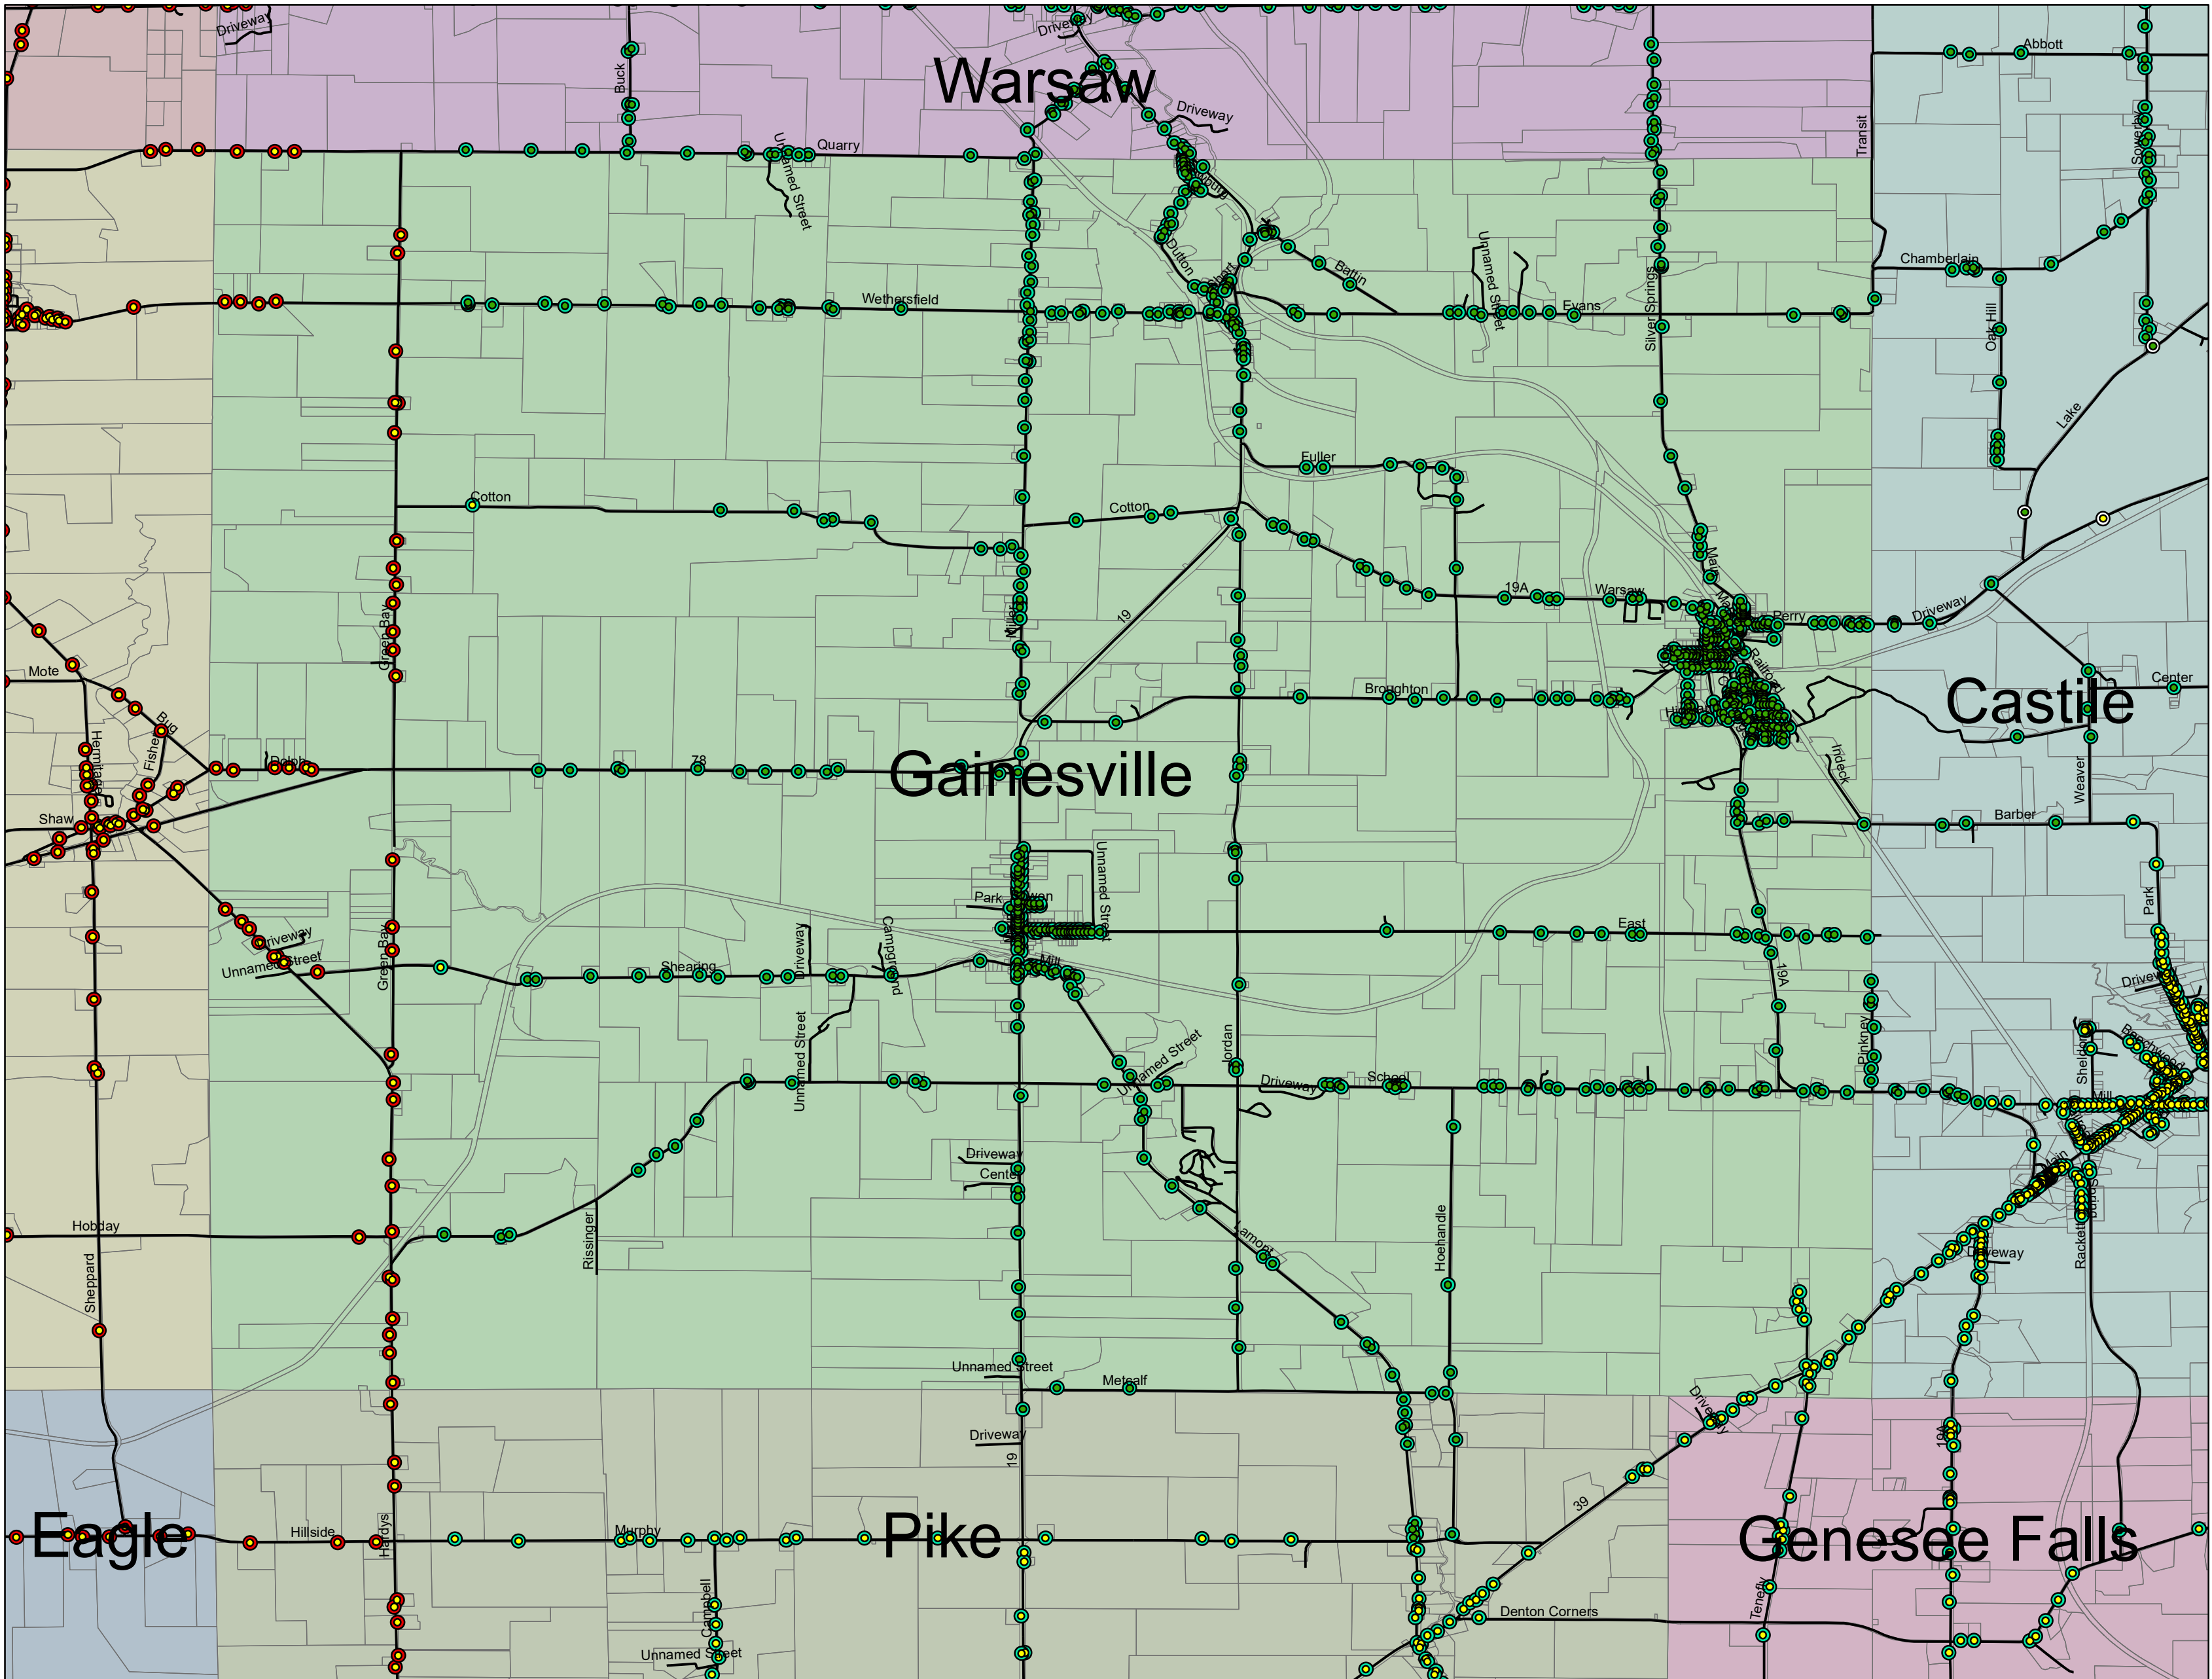

Town of Gainesville Garbage Collection

- Legend**
- Recycling Week**
- Green
 - Gold
- Garbage Day**
- Monday
 - Thursday
 - Tuesday
- Roads
- Parcel Boundaries
- Town**
- Castile
 - Eagle
 - Gainesville
 - Genesee Falls
 - Orangeville
 - Pike
 - Warsaw
 - Wethersfield

The garbage day location coordinates were provided by Waste Management and are not precise. This map is for reference purposes only. Please refer to the Waste Management address list to determine your pick up schedule.