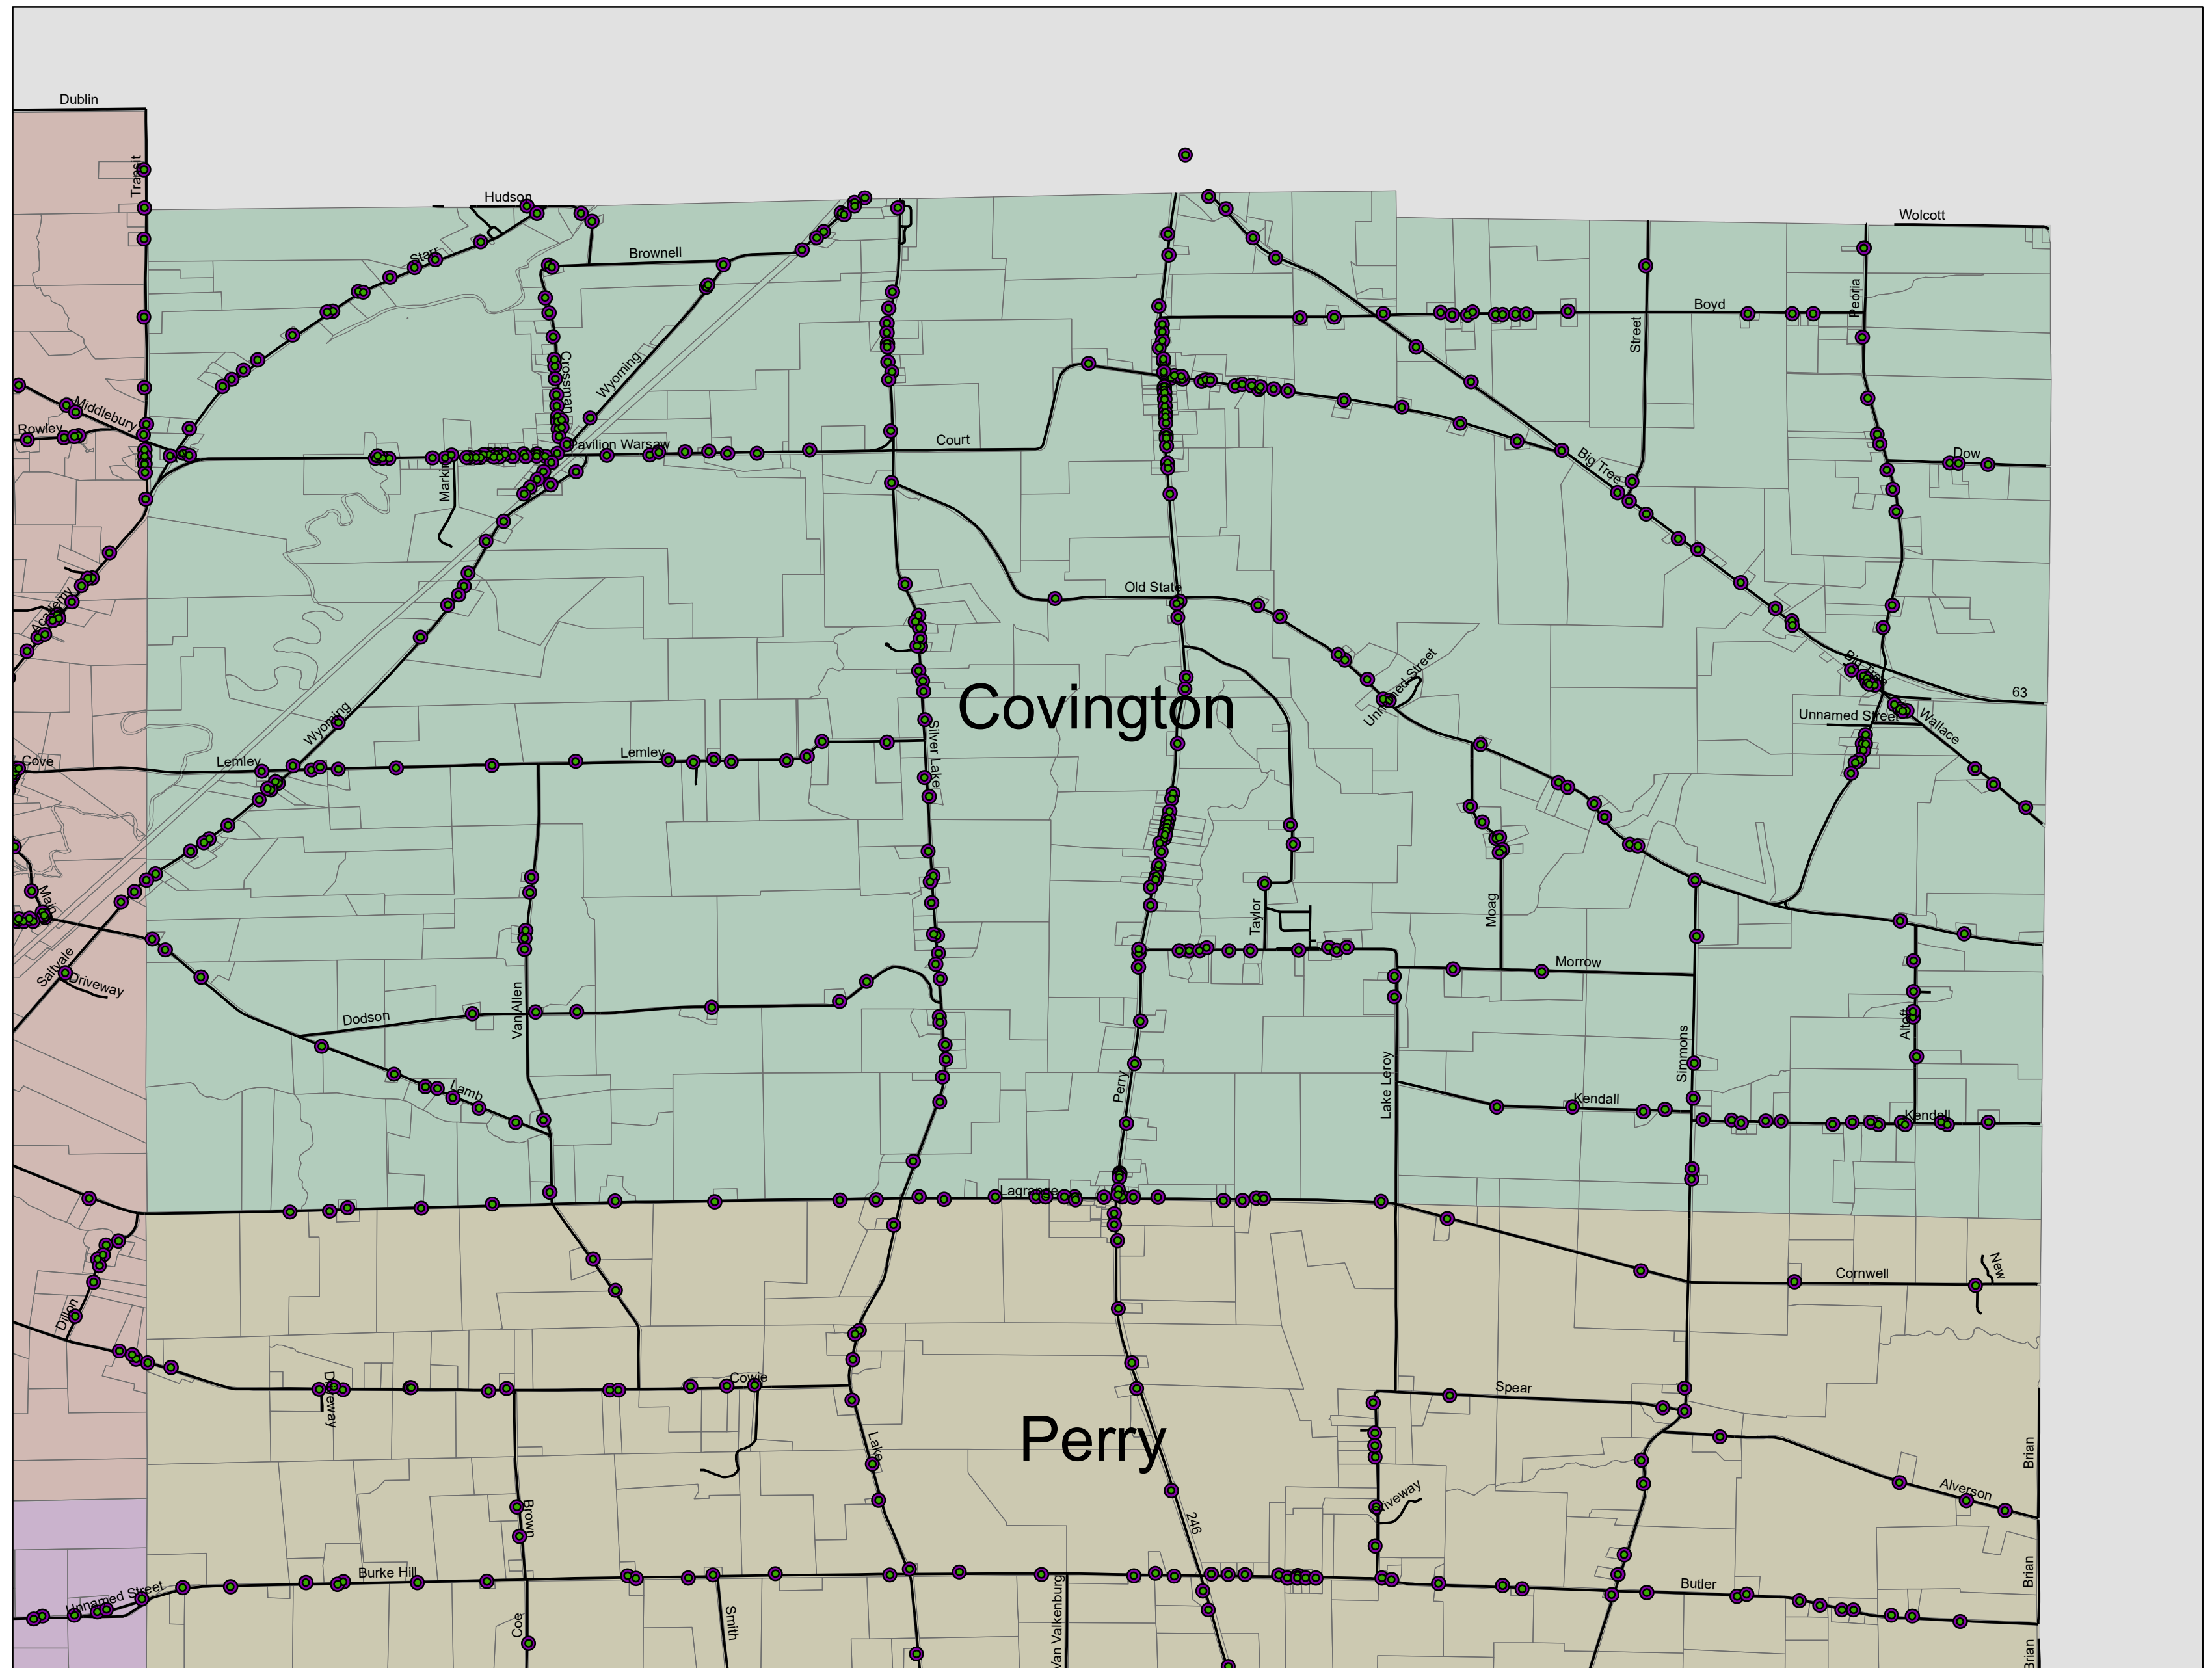

## Legend

### Garbage Day

- Wednesday

- Roads
- Parcel Boundaries

### Town

- Covington
- Middlebury
- Perry
- Warsaw

The garbage day location coordinates were provided by Waste Management and are not precise. This map is for reference purposes only. Please refer to the Waste Management address list to determine your pick up schedule.