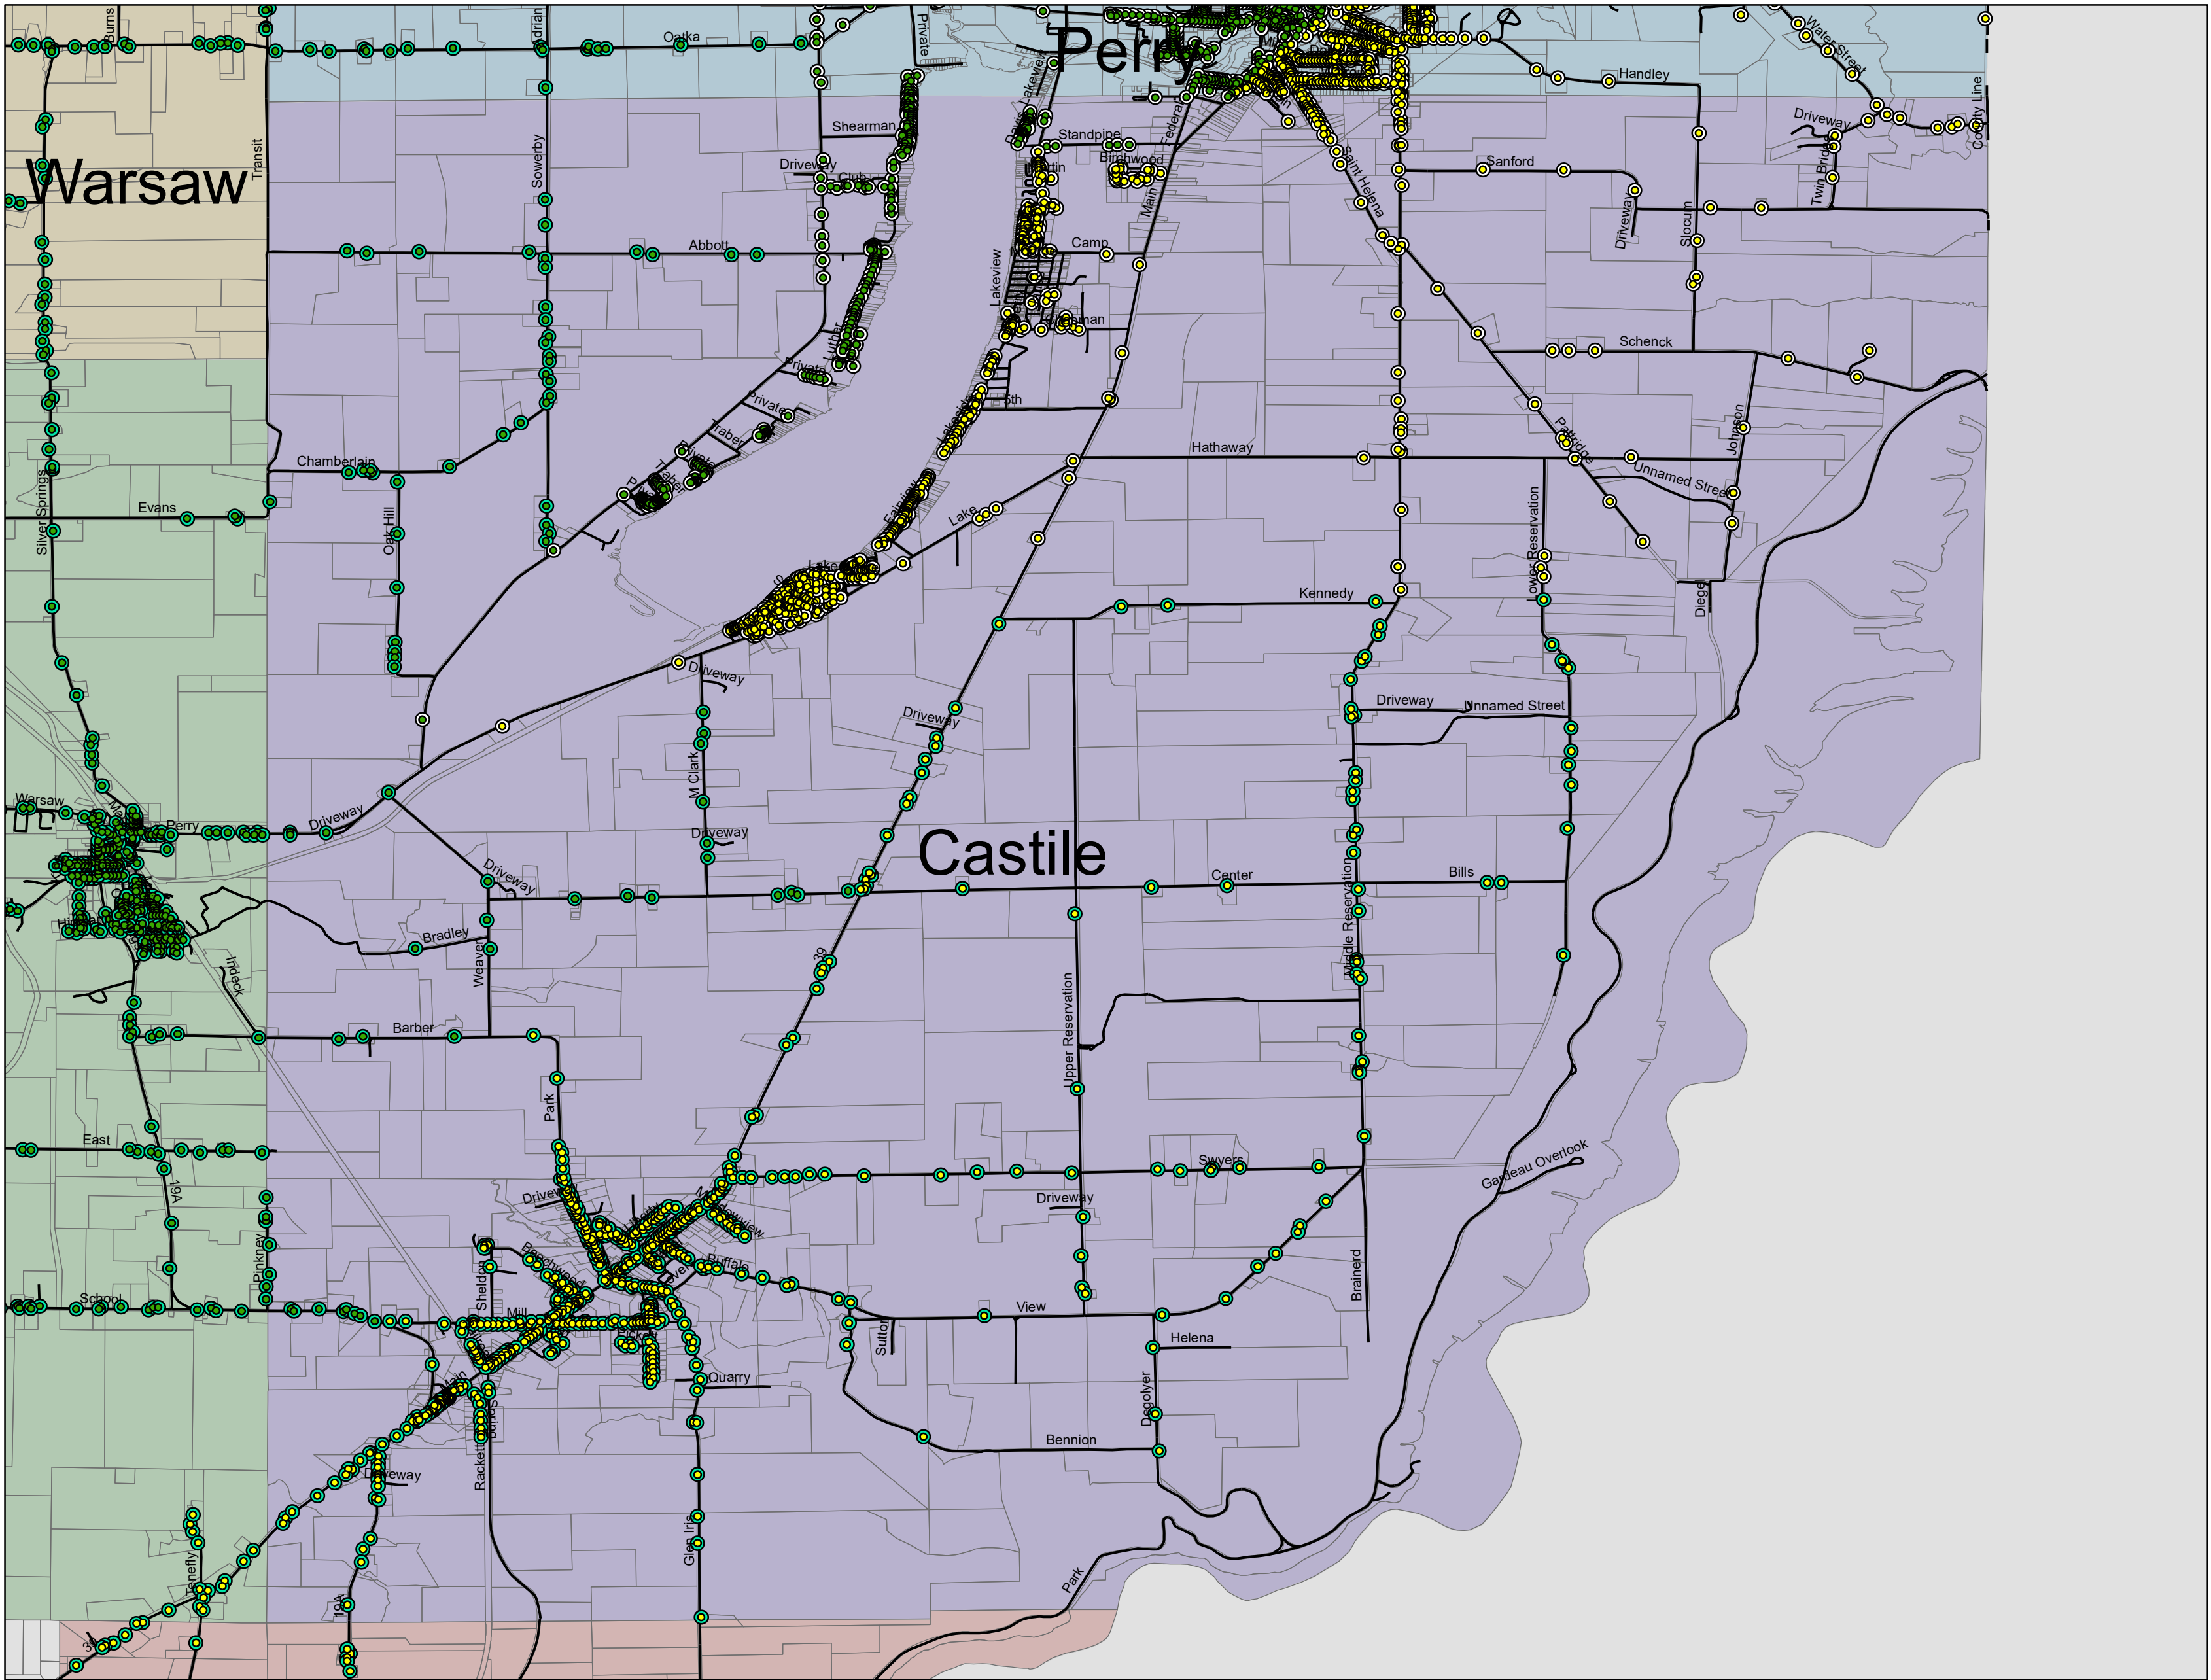

Town of Castile Garbage Collection

Legend

Recycling Week

- Green
- Gold

Garbage Day

- Tuesday
- Monday

- Roads
- Parcel Boundaries

Town

- Castile
- Gainesville
- Genesee Falls
- Perry
- Warsaw

The garbage day location coordinates were provided by Waste Management and are not precise. This map is for reference purposes only. Please refer to the Waste Management address list to determine your pick up schedule.