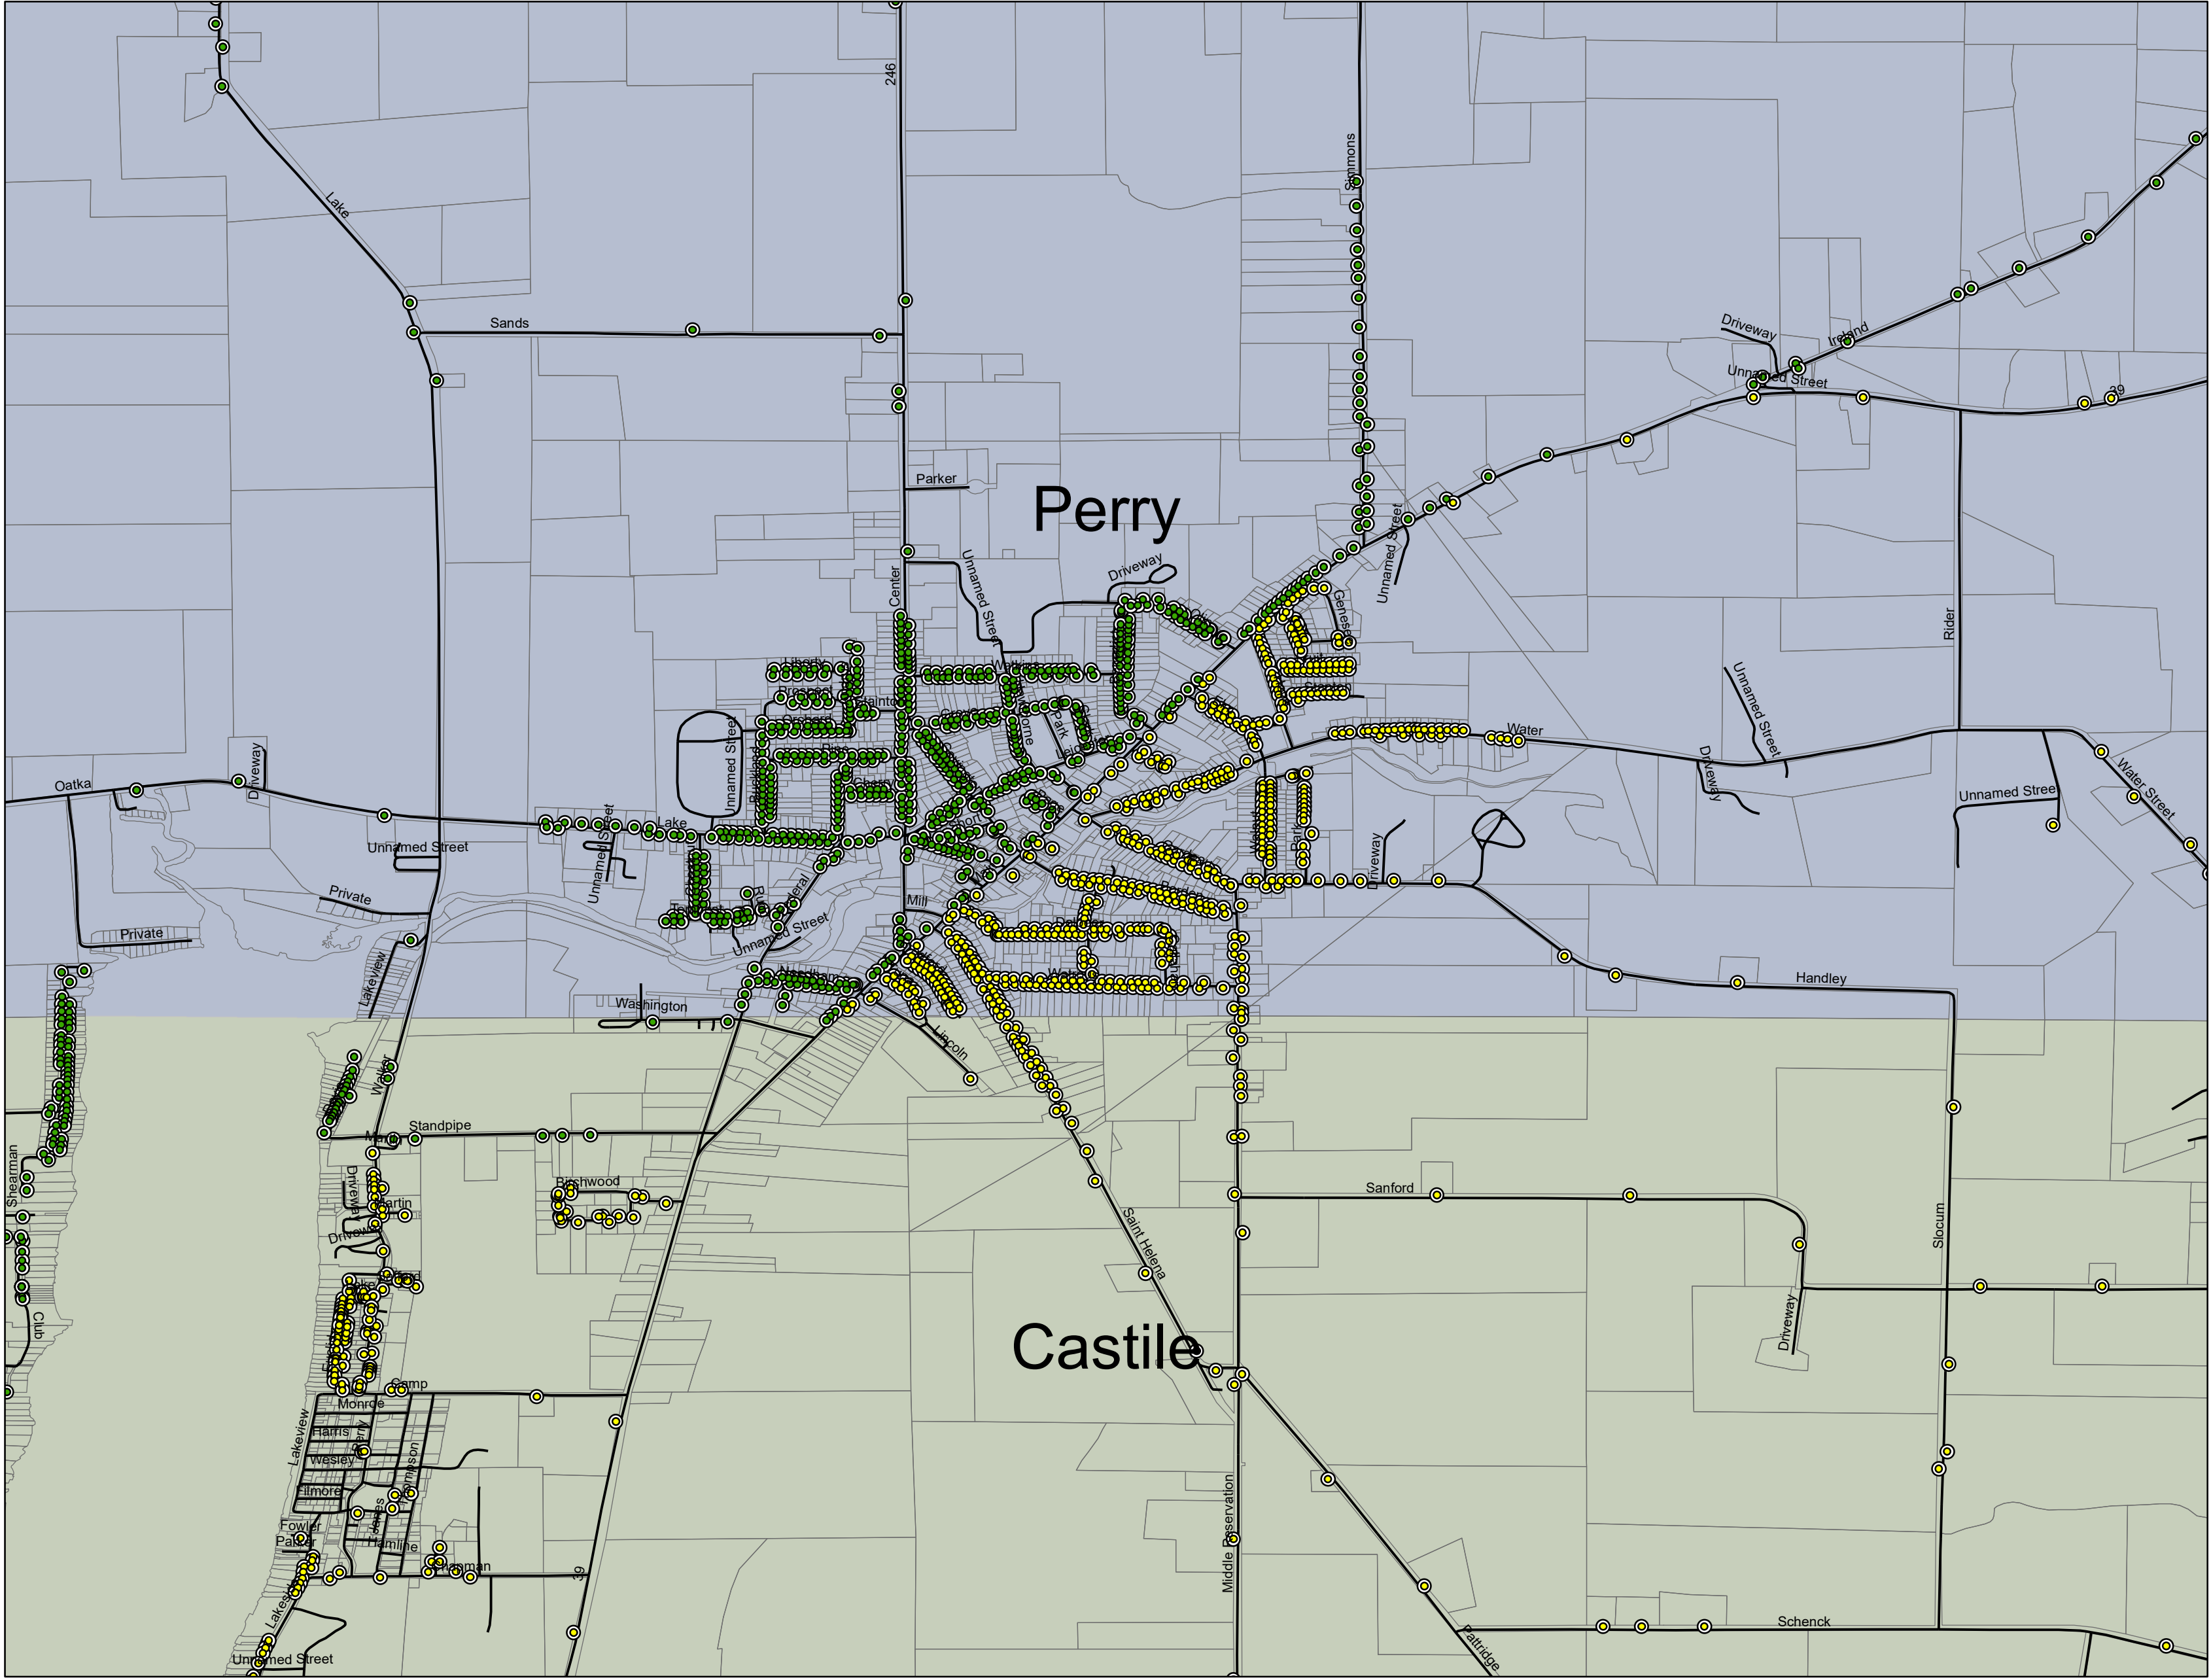

# Village of Perry Garbage Collection

### Legend

#### Garbage Day

- Monday

- Roads
- ▭ Parcel Boundaries

#### Town

- Castile
- Perry

The garbage day location coordinates were provided by Waste Management and are not precise. This map is for reference purposes only. Please refer to the Waste Management address list to determine your pick up schedule.