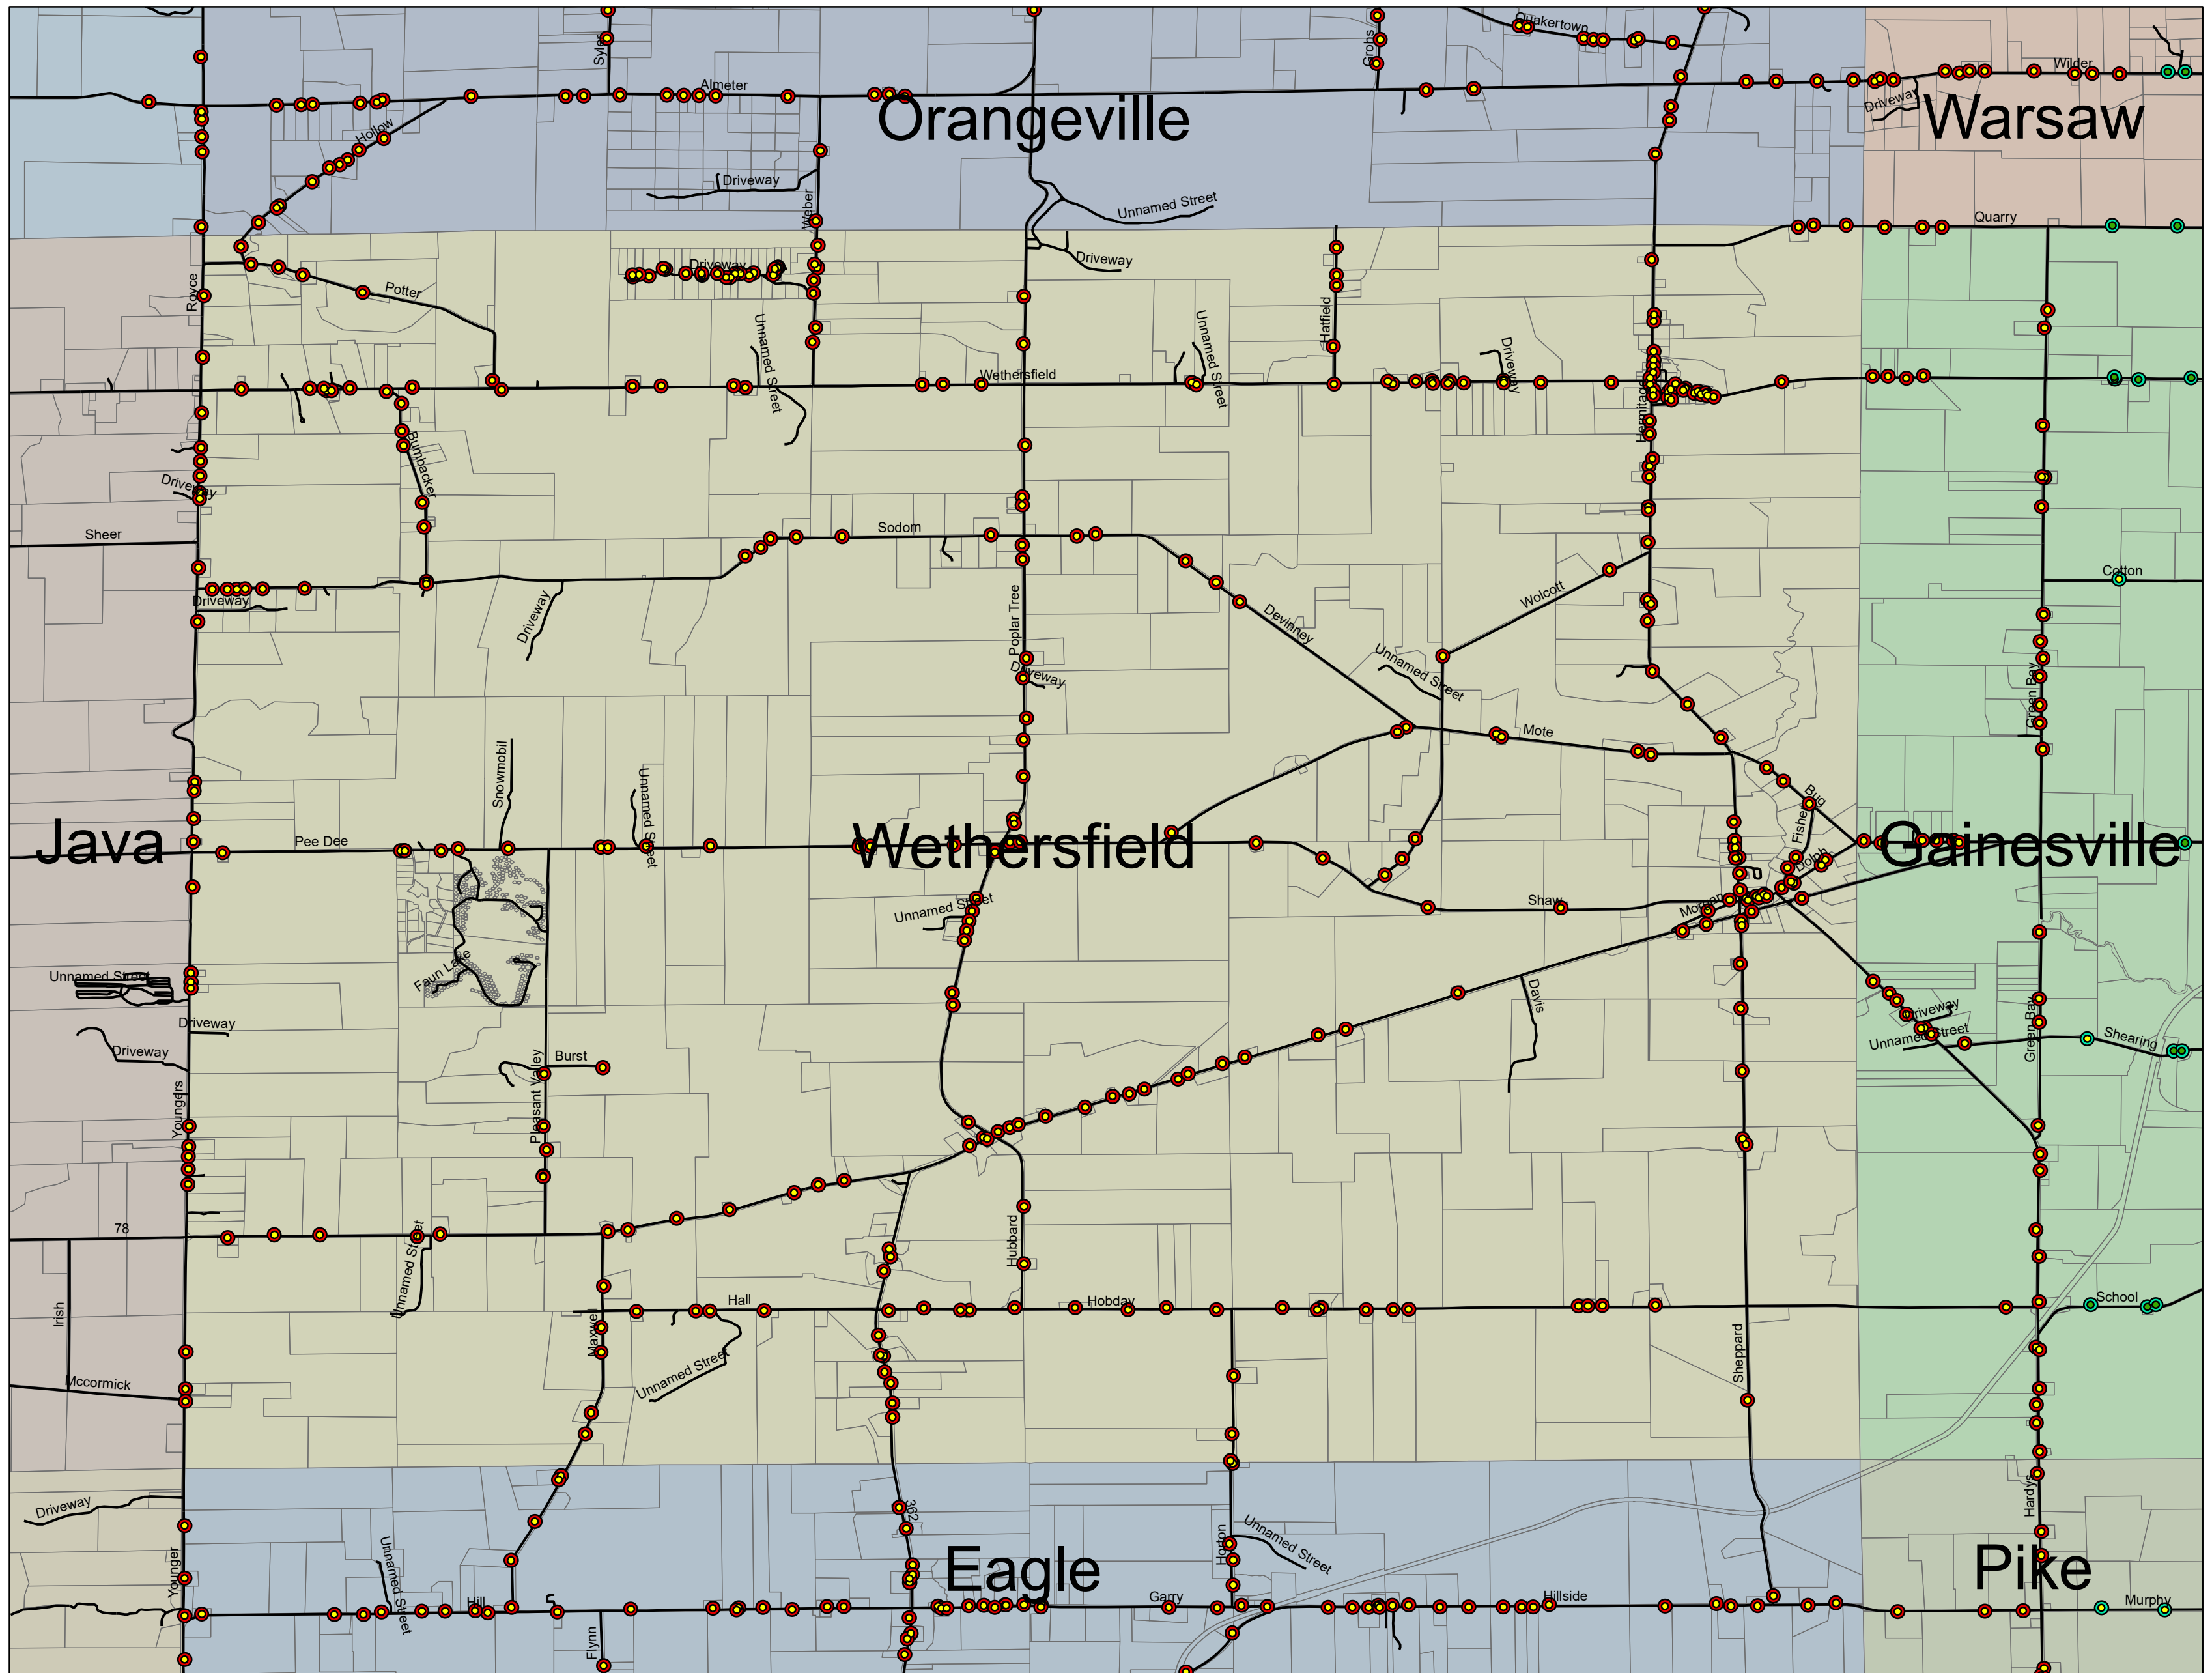

Town of Wethersfield Garbage Collection

Legend

Recycling Week

- Green
- Gold

Garbage Day

- Thursday
- Tuesday

- Roads
- Parcel Boundaries

Town

- Arcade
- Eagle
- Gainesville
- Java
- Orangeville
- Pike
- Sheldon
- Warsaw
- Wethersfield

The garbage day location coordinates were provided by Waste Management and are not precise. This map is for reference purposes only. Please refer to the Waste Management address list to determine your pick up schedule.