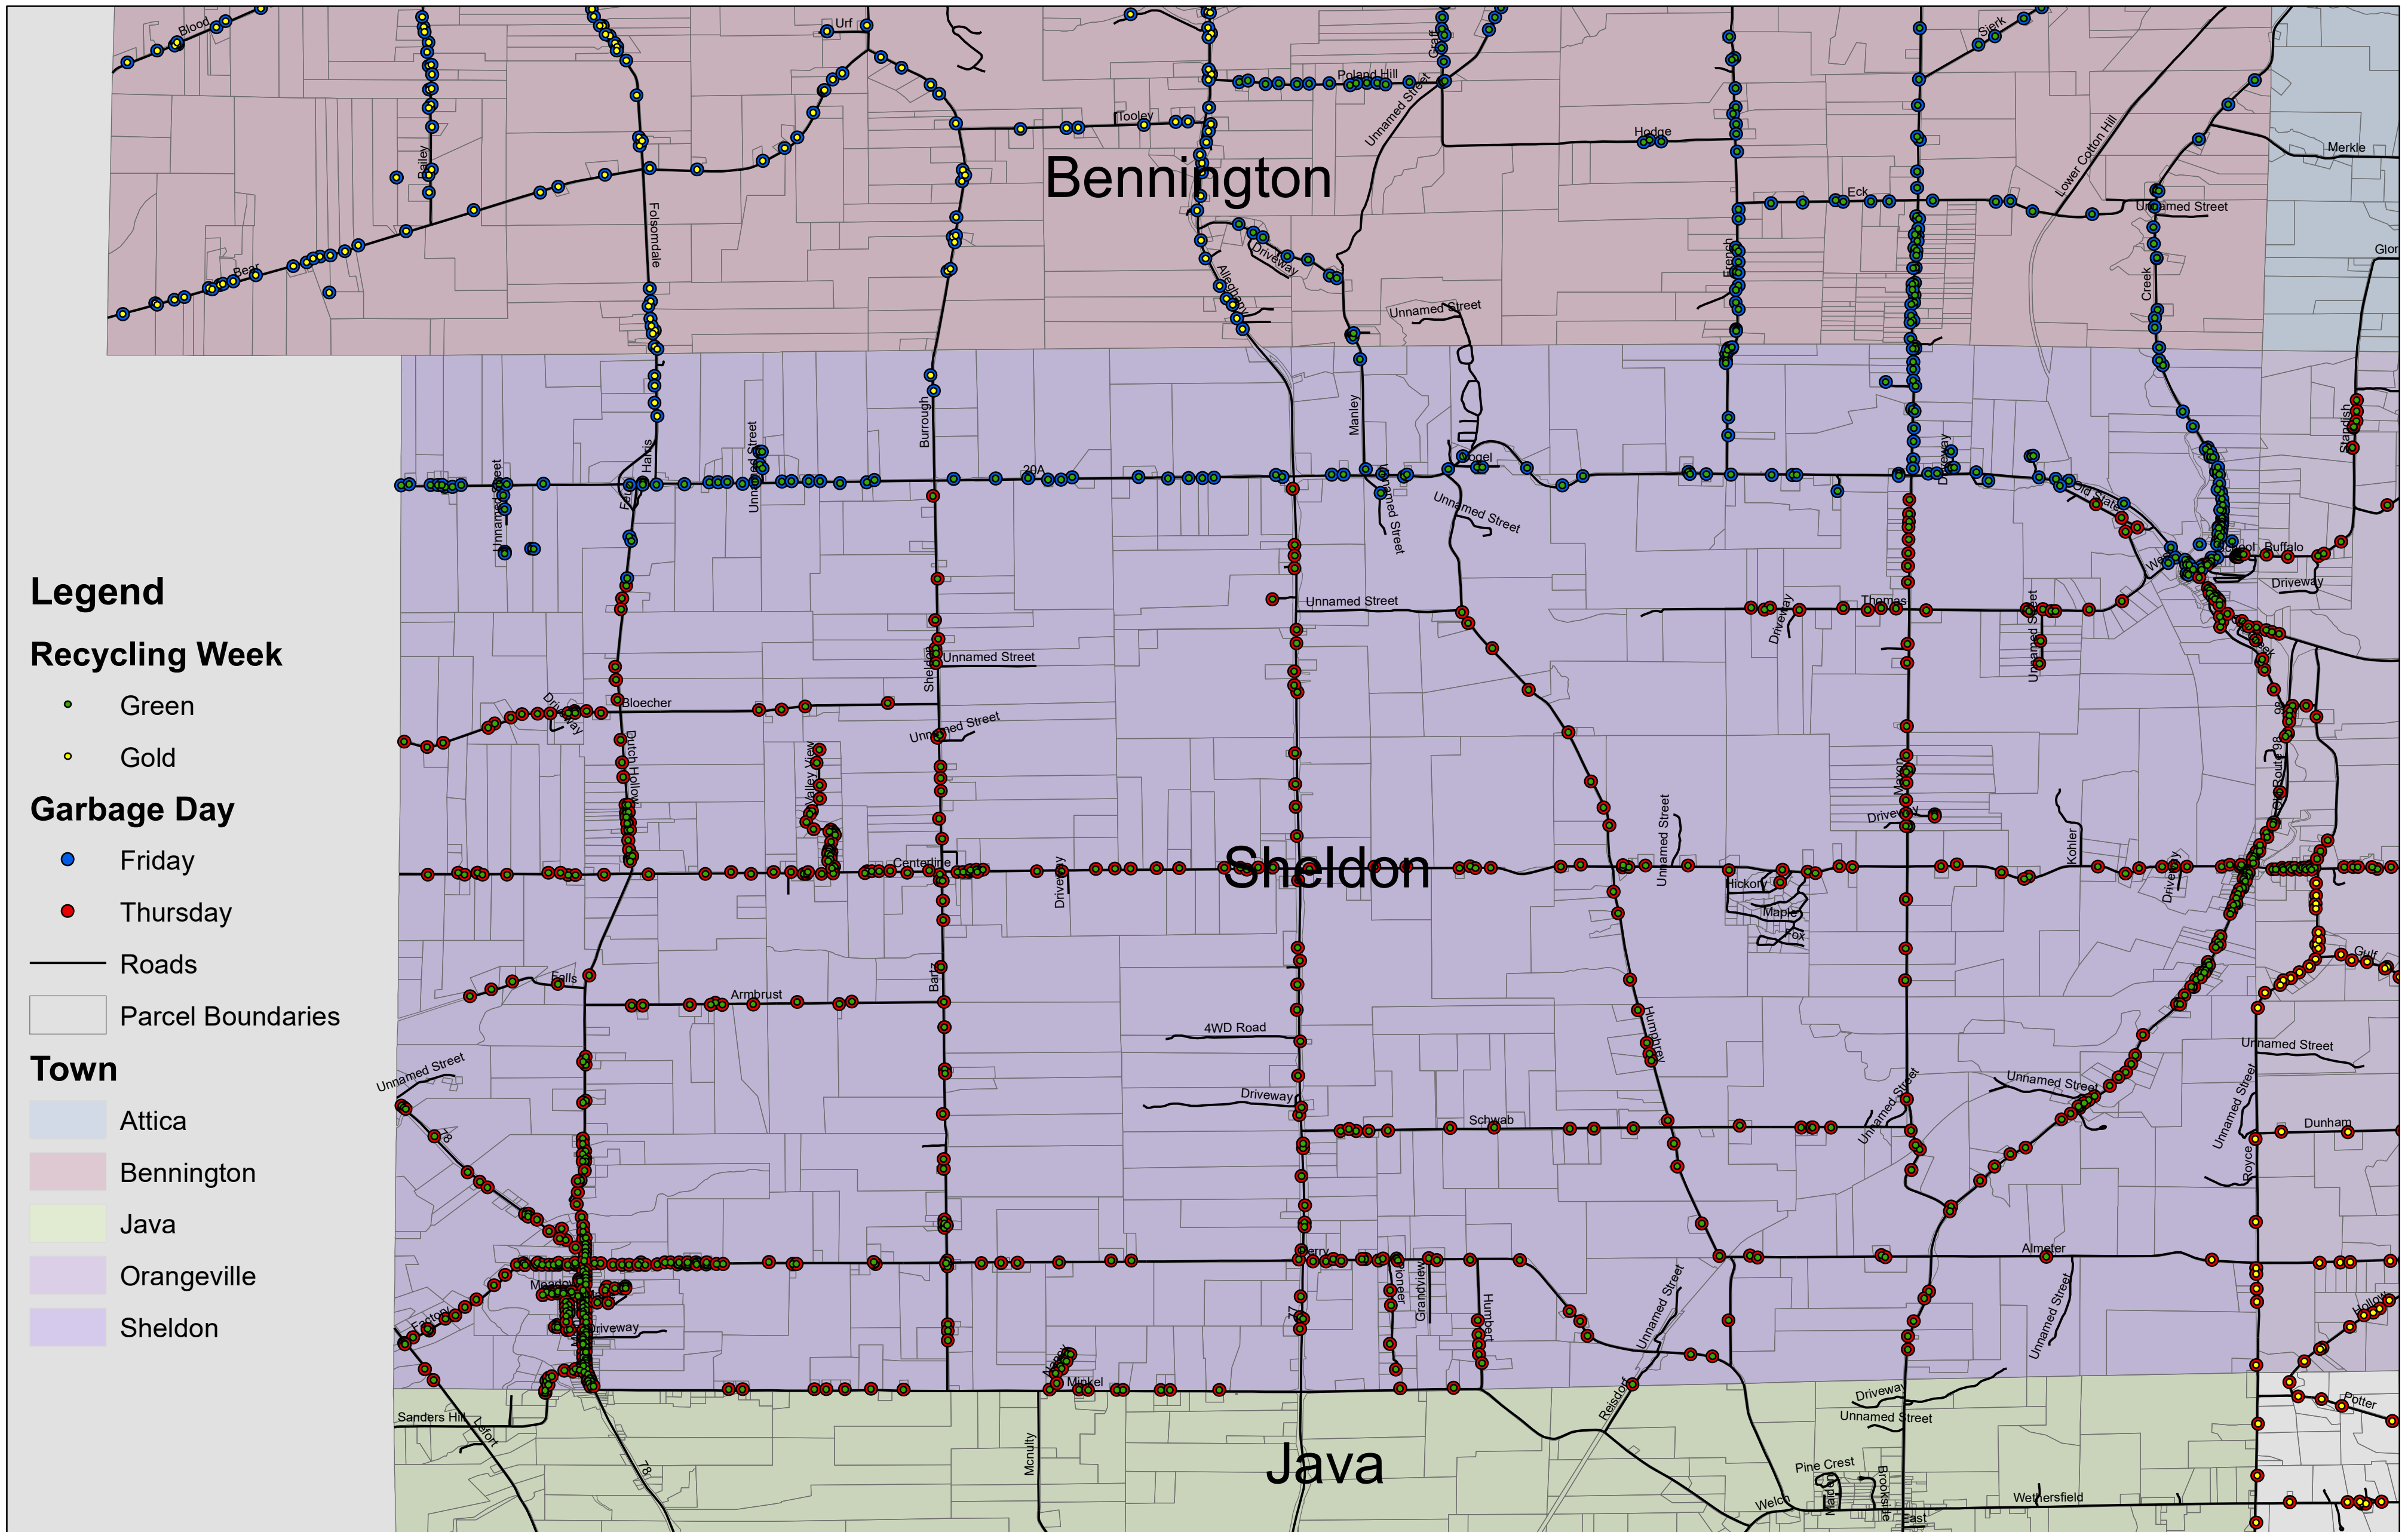

Town of Sheldon Garbage Collection

Legend

Recycling Week

- Green
- Gold

Garbage Day

- Blue
- Red

- Roads
- ▭ Parcel Boundaries

Town

- ▭ Attica
- ▭ Bennington
- ▭ Java
- ▭ Orangeville
- ▭ Sheldon

The garbage day location coordinates were provided by Waste Management and are not precise. This map is for reference purposes only. Please refer to the Waste Management address list to determine your pick up schedule.