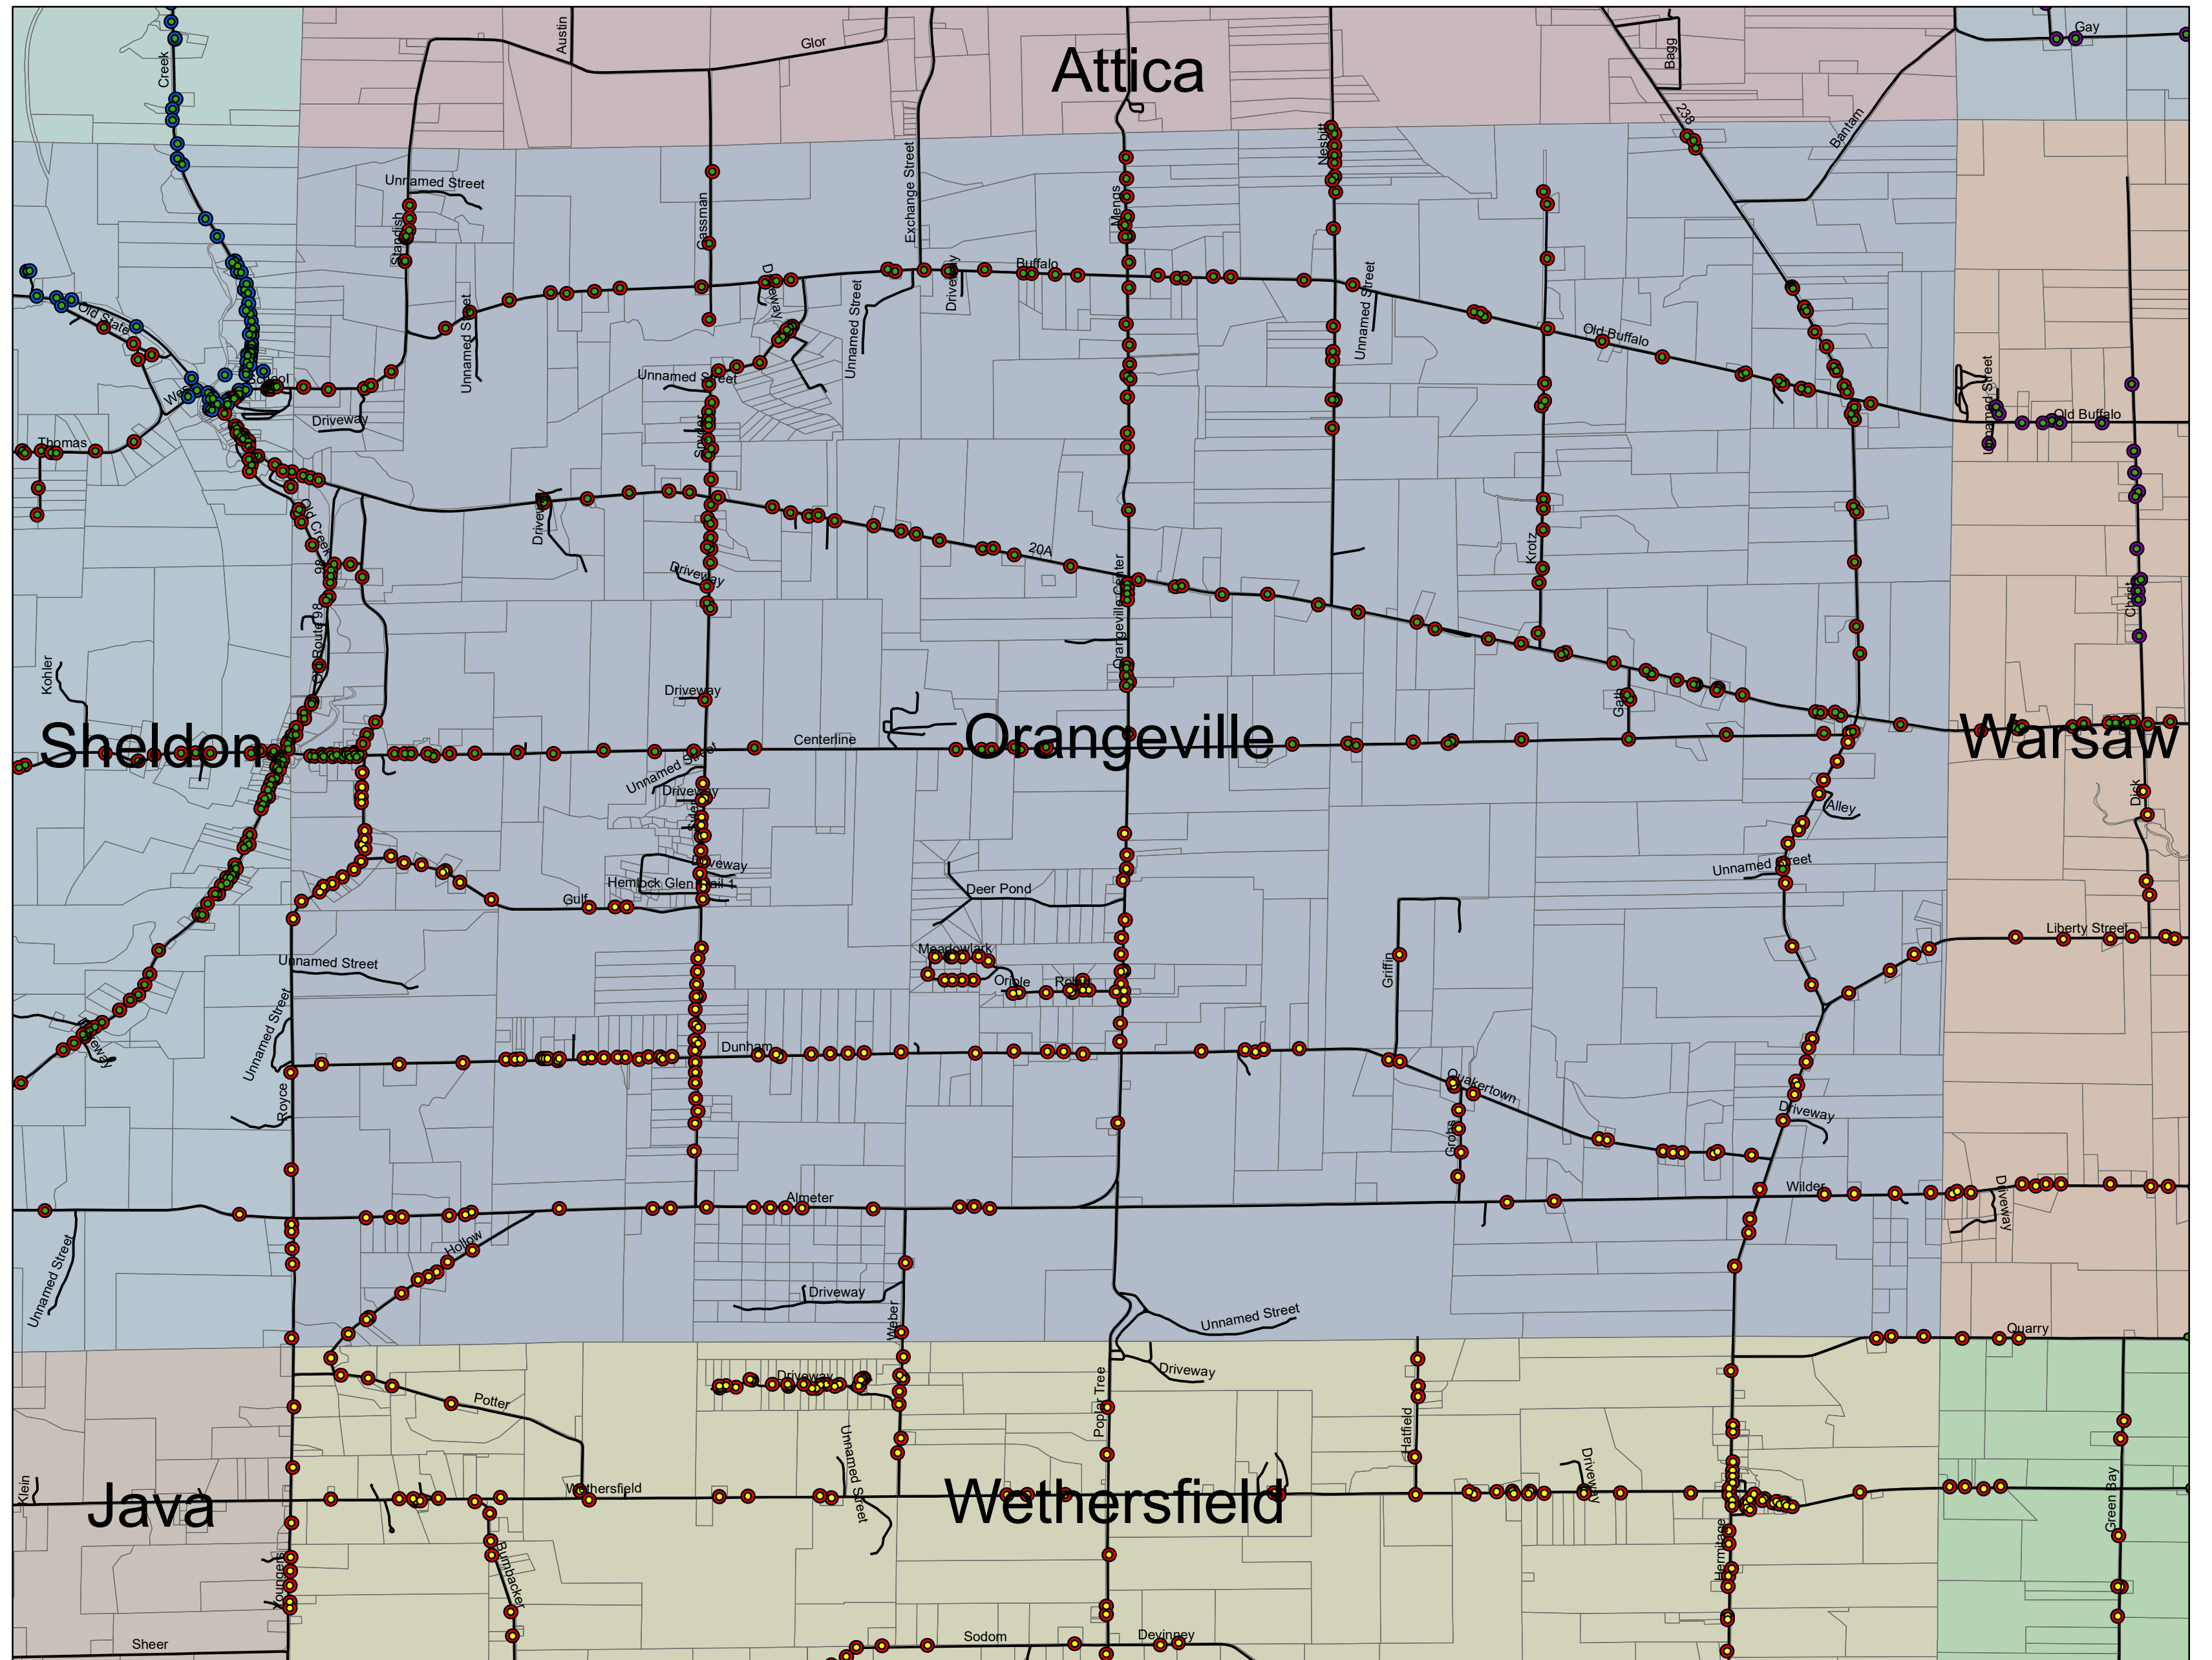

Town of Orangeville Garbage Collection

Legend

Recycling Week

- Green
- Gold

Garbage Day

- Friday
- Thursday
- Wednesday

— Roads

□ Parcel Boundaries

Town

- Attica
- Bennington
- Gainesville
- Java
- Middlebury
- Orangeville
- Sheldon
- Warsaw
- Wethersfield

The garbage day location coordinates were provided by Waste Management and are not precise. This map is for reference purposes only. Please refer to the Waste Management address list to determine your pick up schedule.