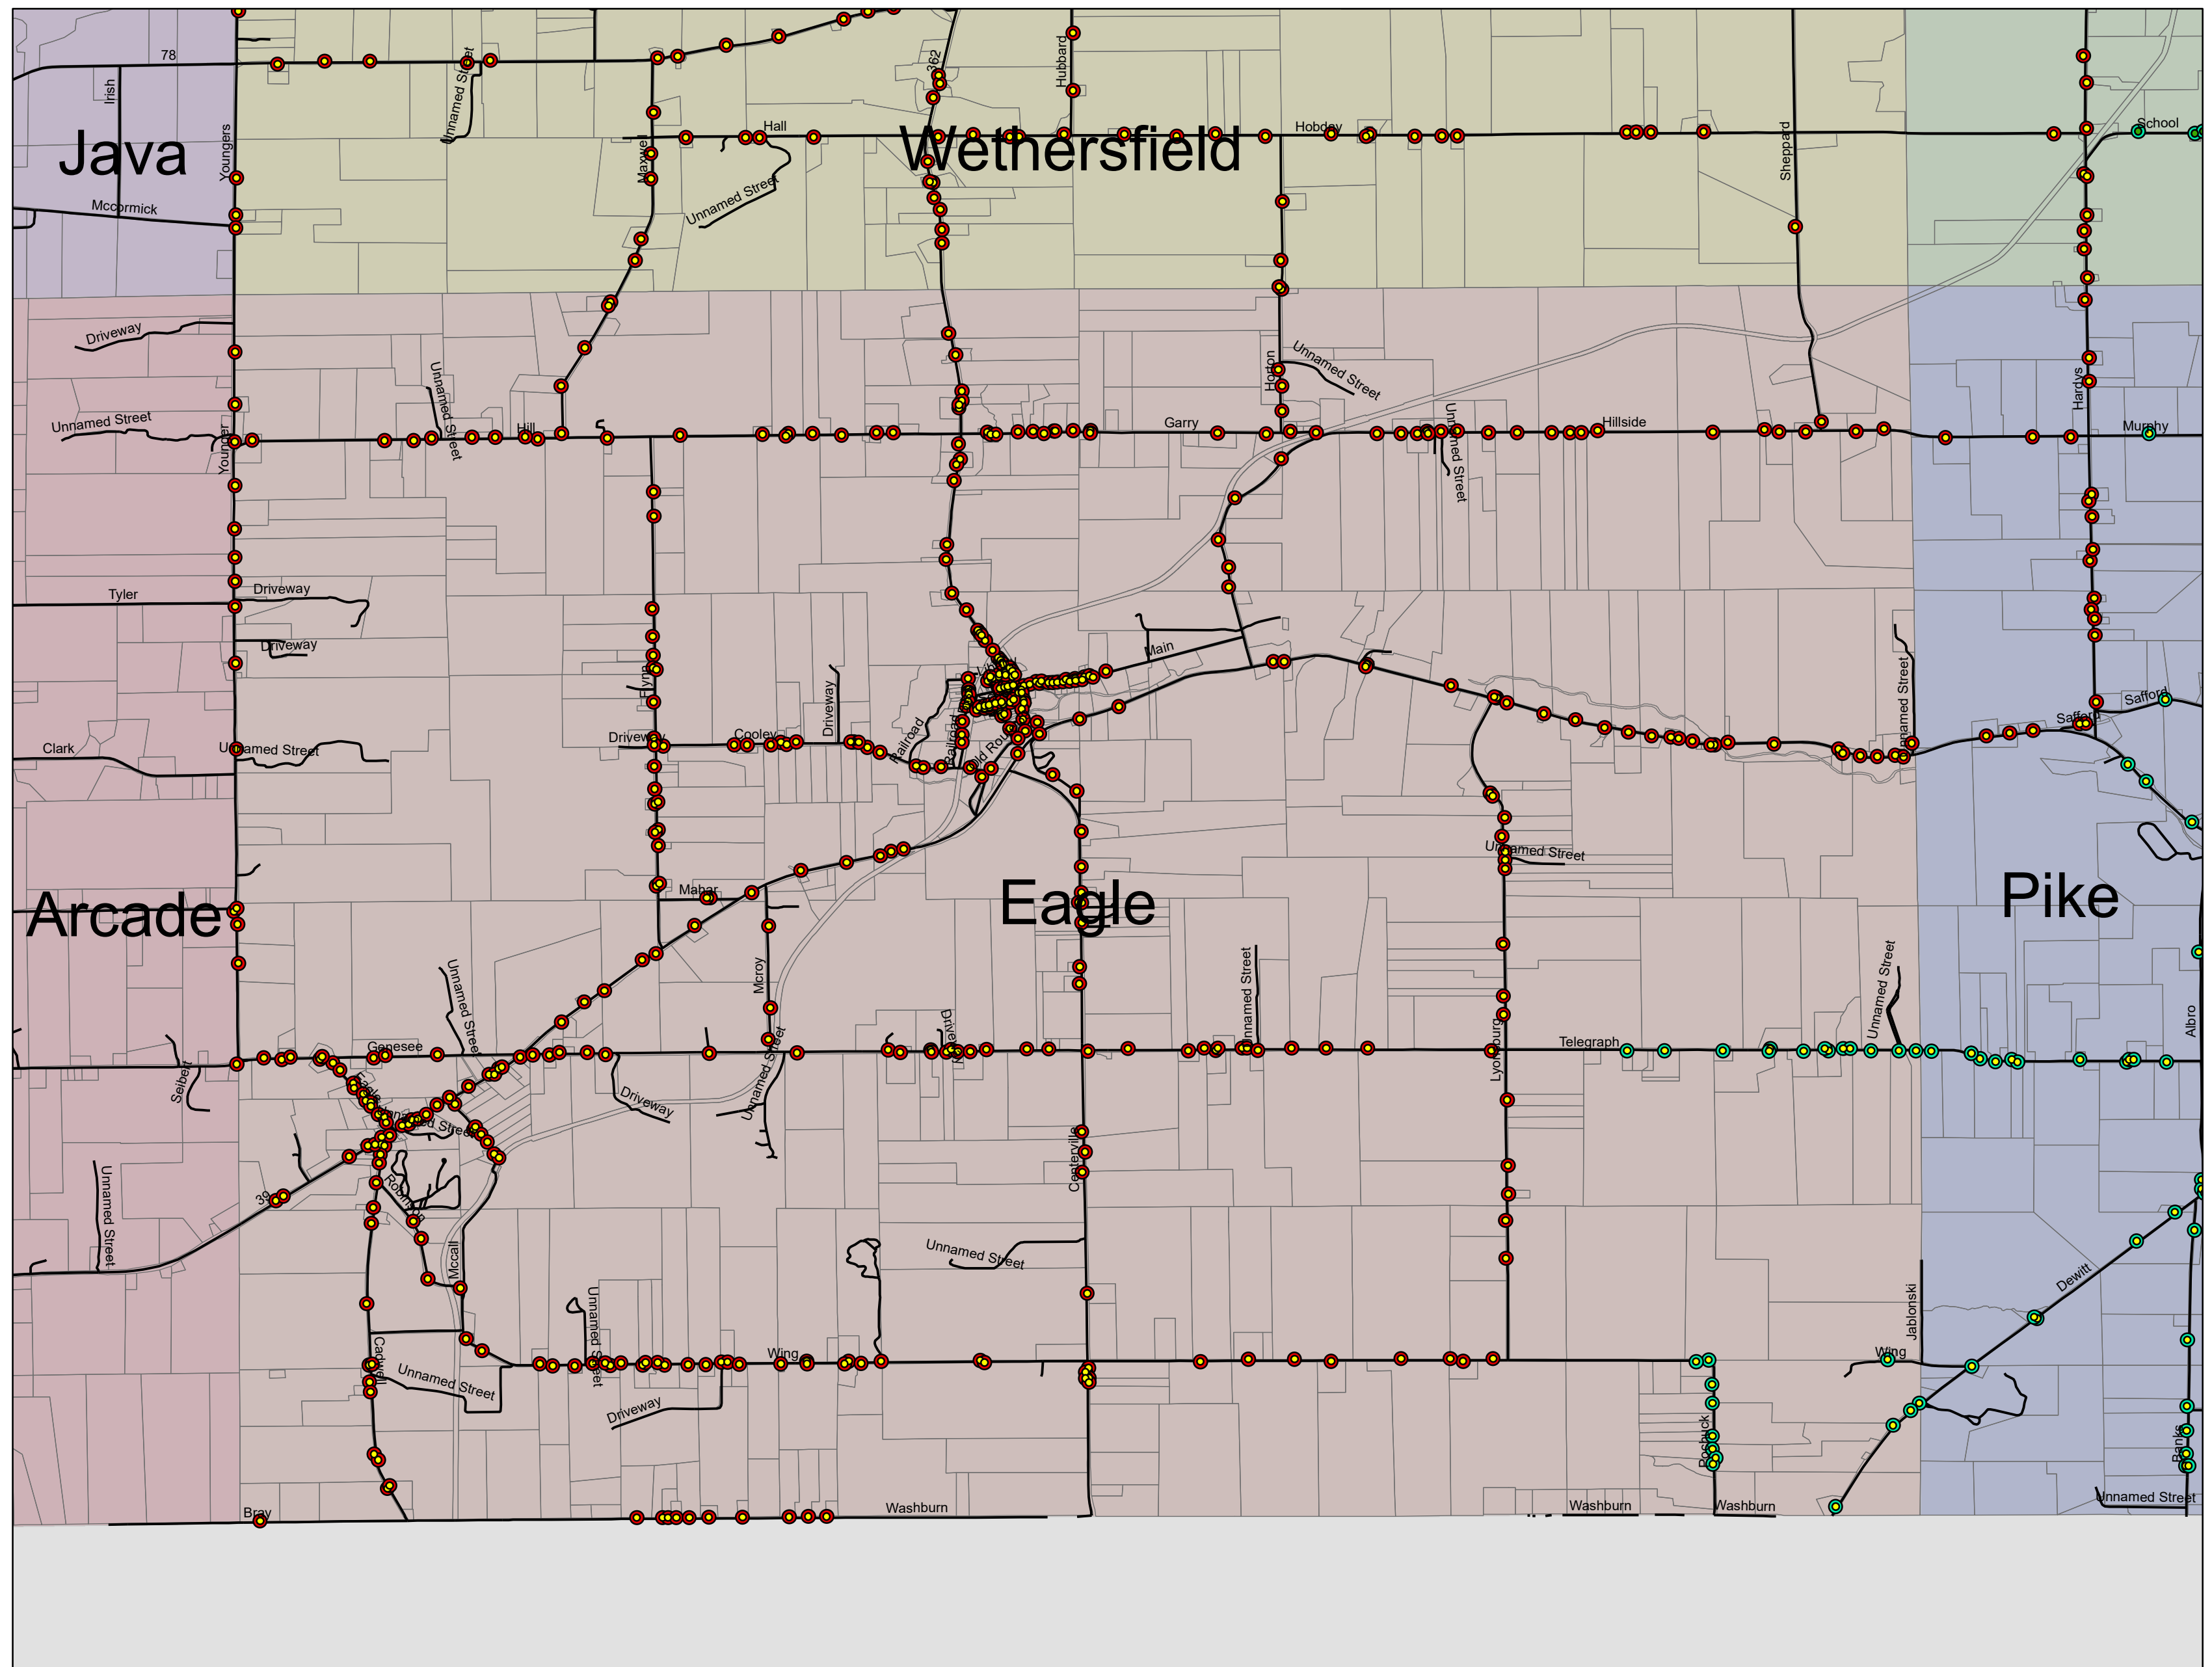

Town of Eagle Garbage Collection

Legend

Recycling Week

- Green
- Gold

Garbage Day

- Thursday
- Tuesday

- Roads
- Parcel Boundaries

Town

- Arcade
- Eagle
- Gainesville
- Java
- Pike
- Wethersfield

The garbage day location coordinates were provided by Waste Management and are not precise. This map is for reference purposes only. Please refer to the Waste Management address list to determine your pick up schedule.