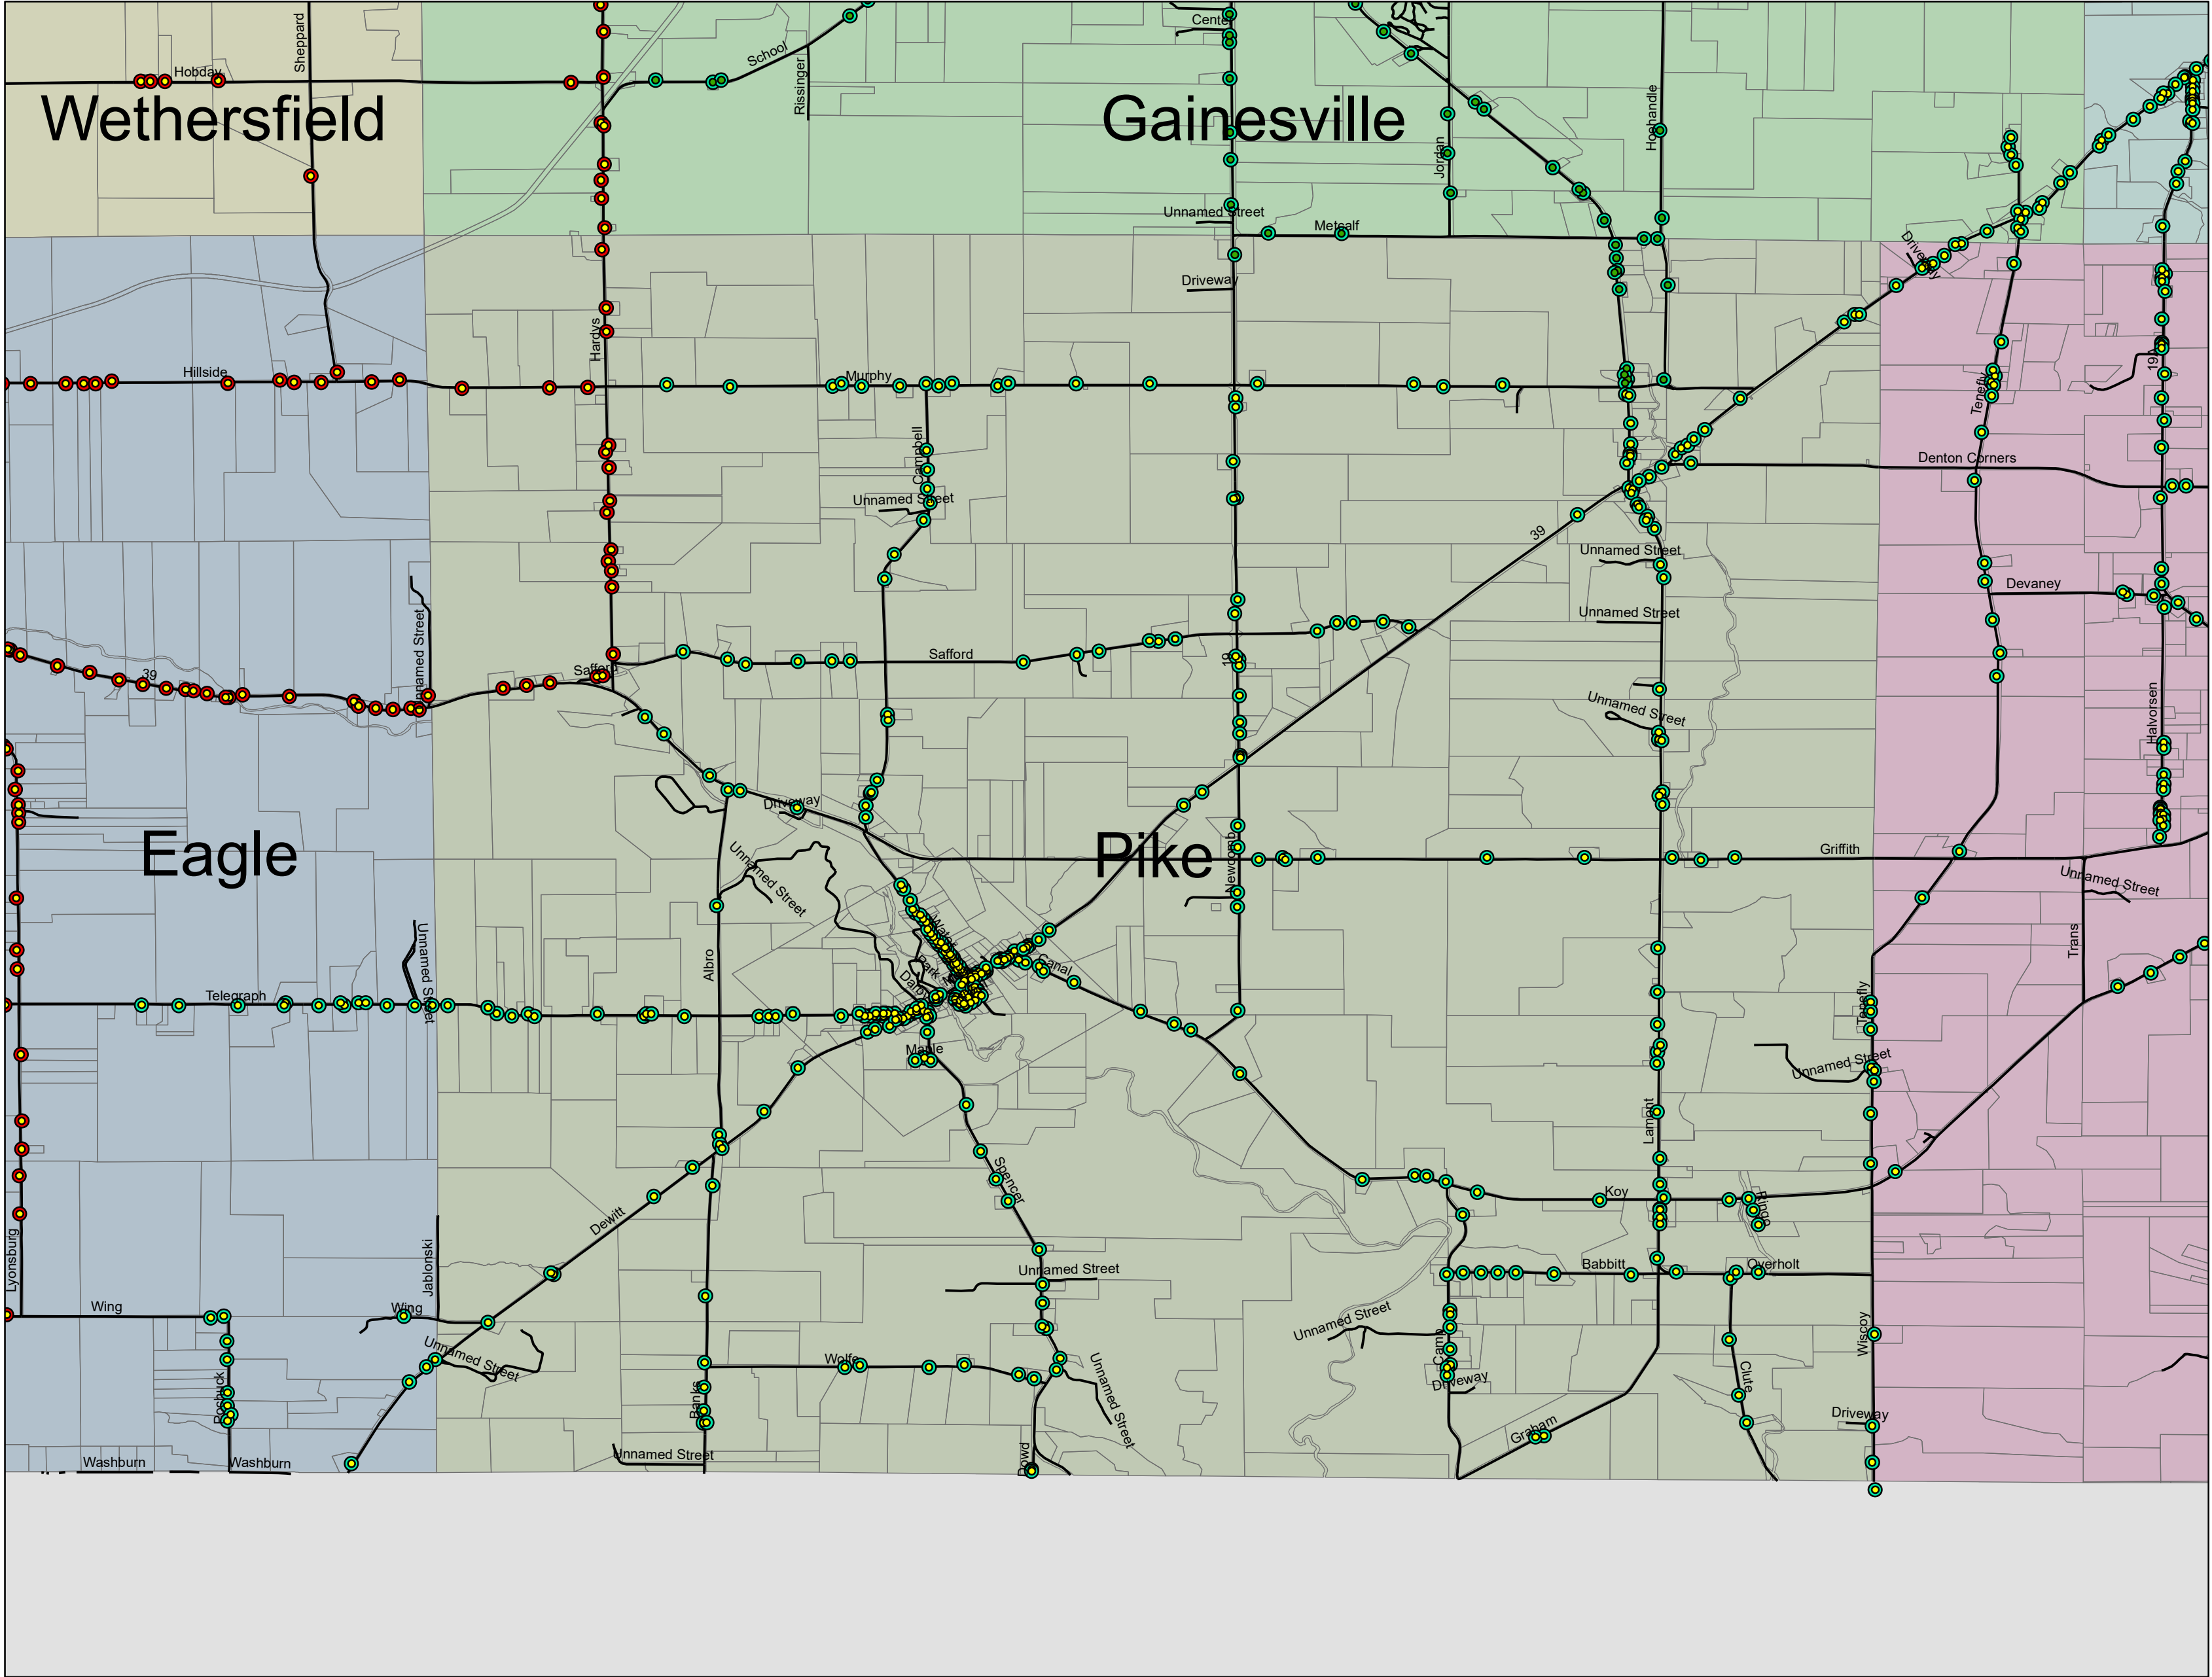

Town of Pike Garbage Collection

- Legend**
- Recycling Week**
 - Green
 - Gold
 - Garbage Day**
 - Thursday
 - Tuesday
 - Roads
 - Parcel Boundaries
 - Town**
 - Castile
 - Eagle
 - Gainesville
 - Genesee Falls
 - Pike
 - Wethersfield

The garbage day location coordinates were provided by Waste Management and are not precise. This map is for reference purposes only. Please refer to the Waste Management address list to determine your pick up schedule.