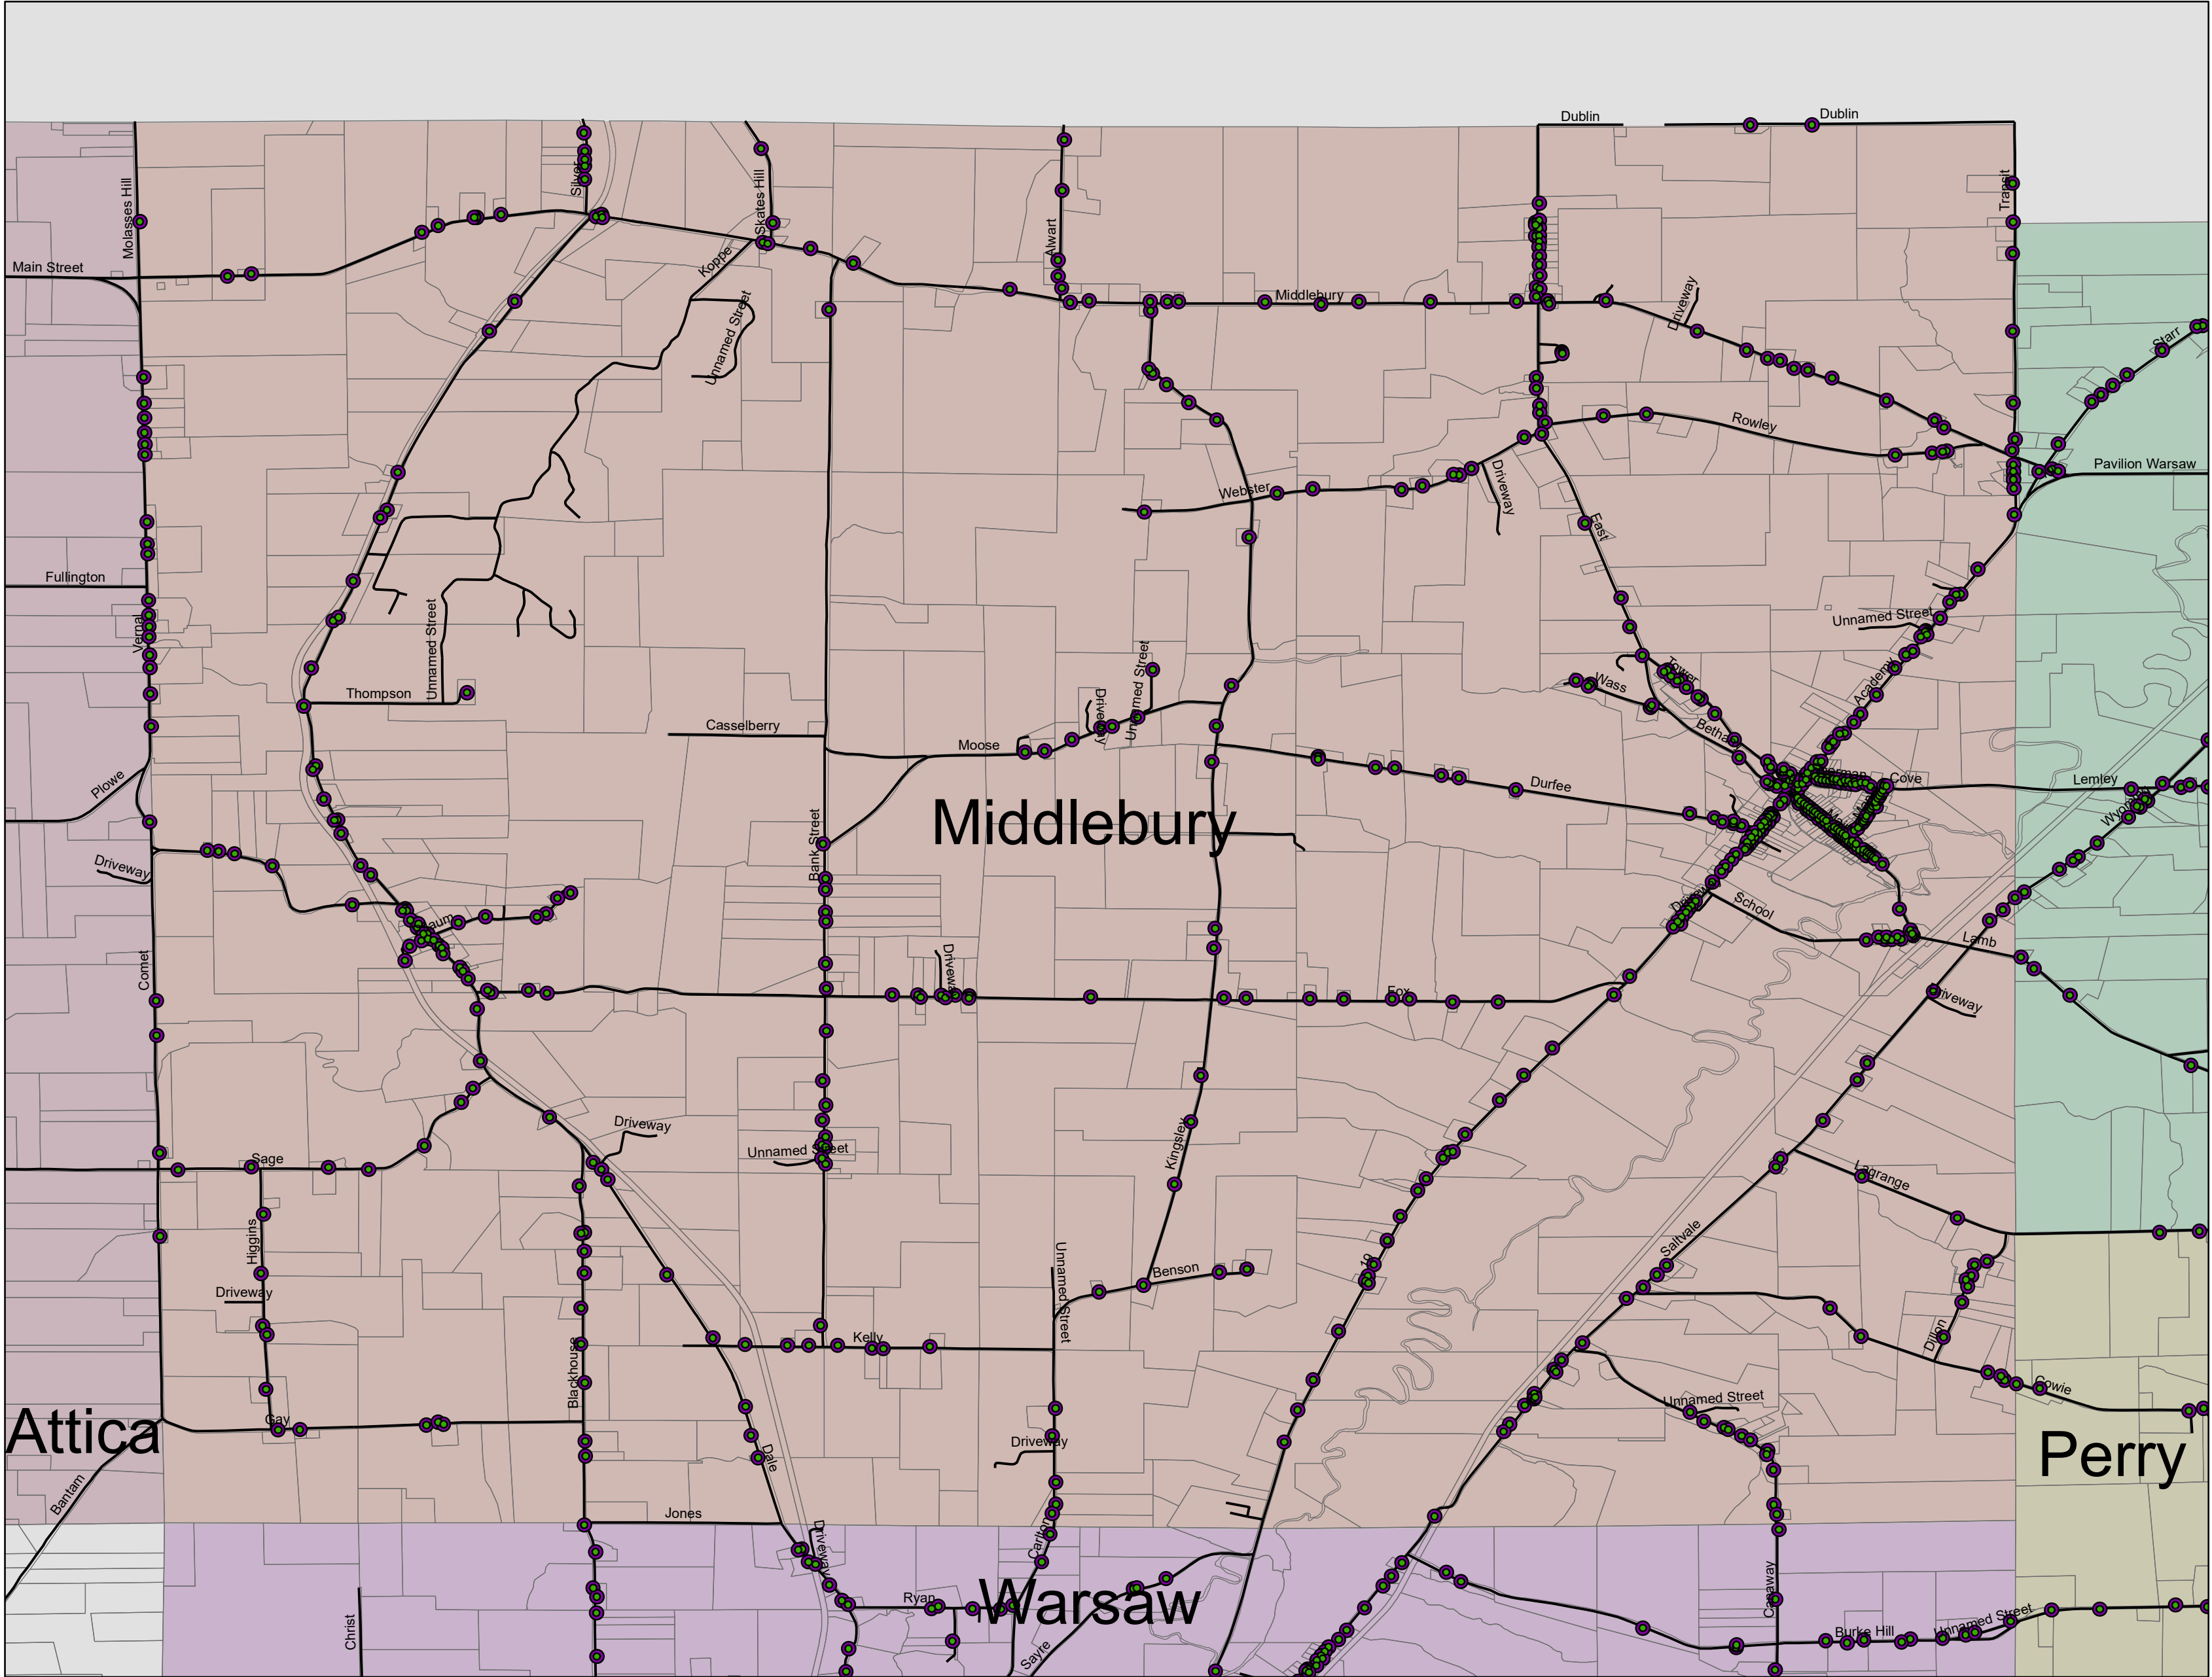

Town of Middlebury Garbage Collection

- Legend**
- Recycling Week**
- Green
 - Gold
- Garbage Day**
- Wednesday
- Roads**
- Parcel Boundaries**
- Town**
- Attica
 - Covington
 - Middlebury
 - Perry
 - Warsaw

The garbage day location coordinates were provided by Waste Management and are not precise. This map is for reference purposes only. Please refer to the Waste Management address list to determine your pick up schedule.