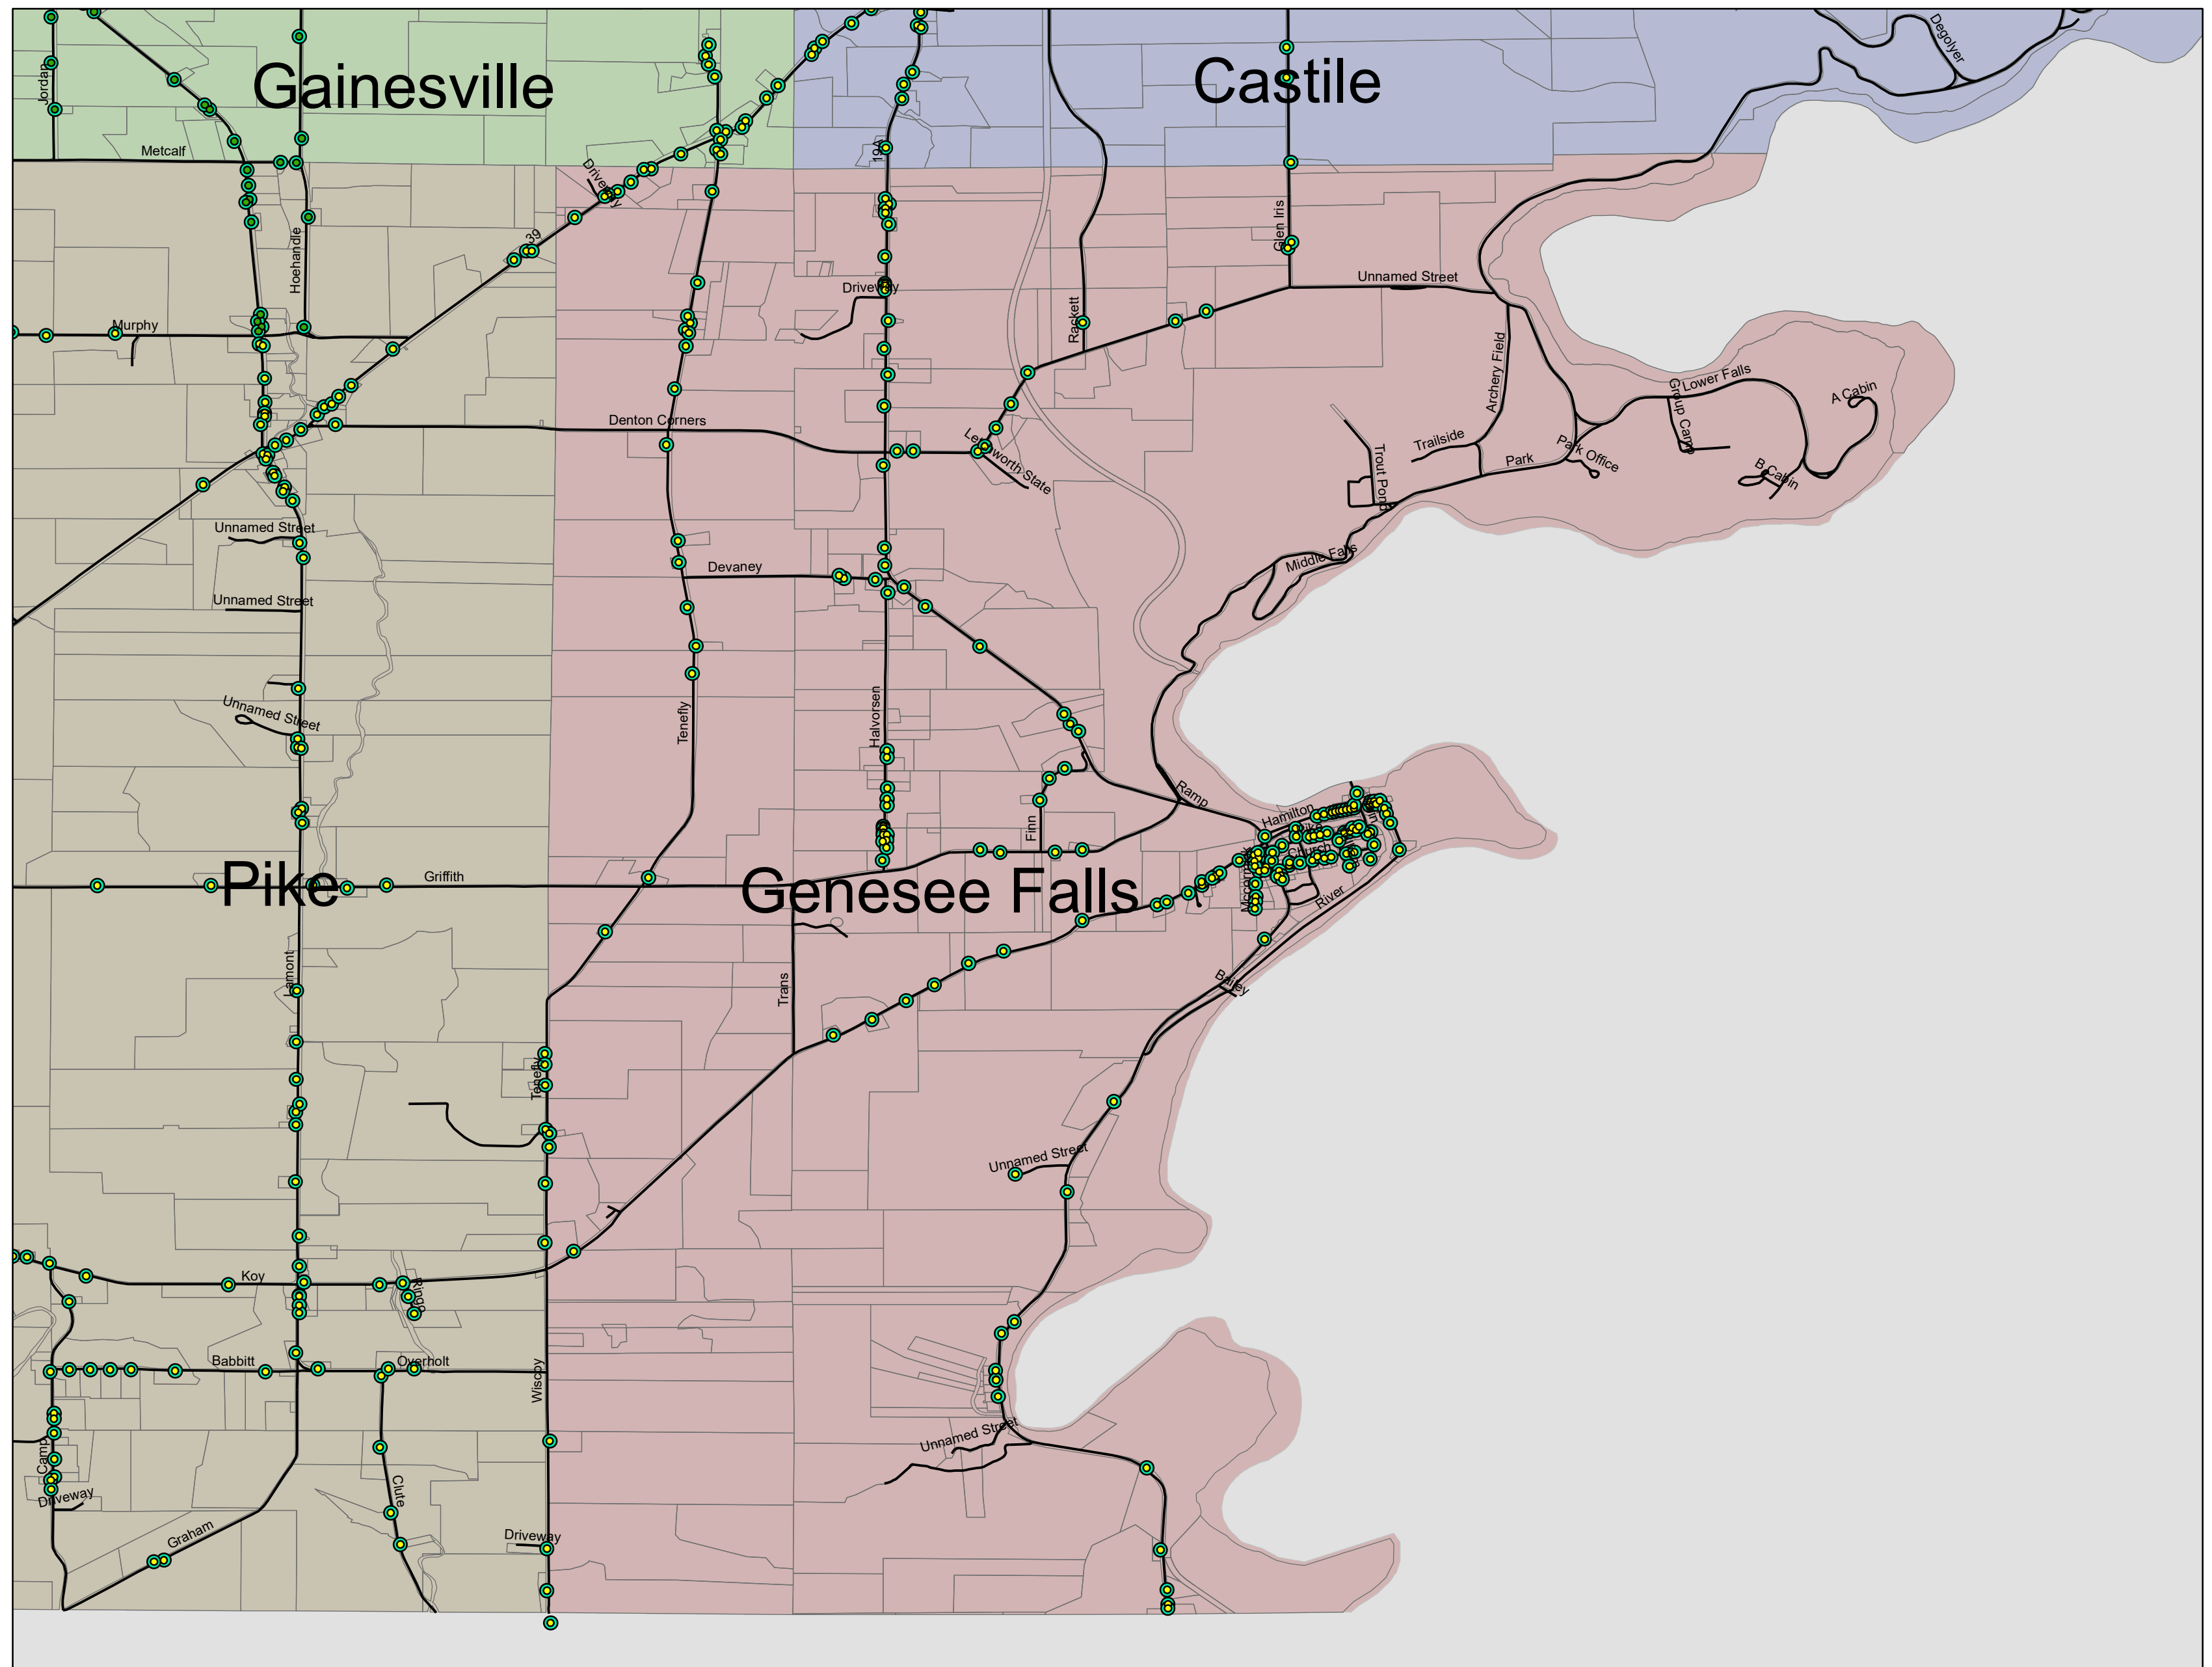

Town of Genesee Falls Garbage Collection

Legend

Recycling Week

- Green
- Gold

Garbage Day

- Tuesday

— Roads

□ Parcel Boundaries

Town

- Castile
- Gainesville
- Genesee Falls
- Pike

The garbage day location coordinates were provided by Waste Management and are not precise. This map is for reference purposes only. Please refer to the Waste Management address list to determine your pick up schedule.