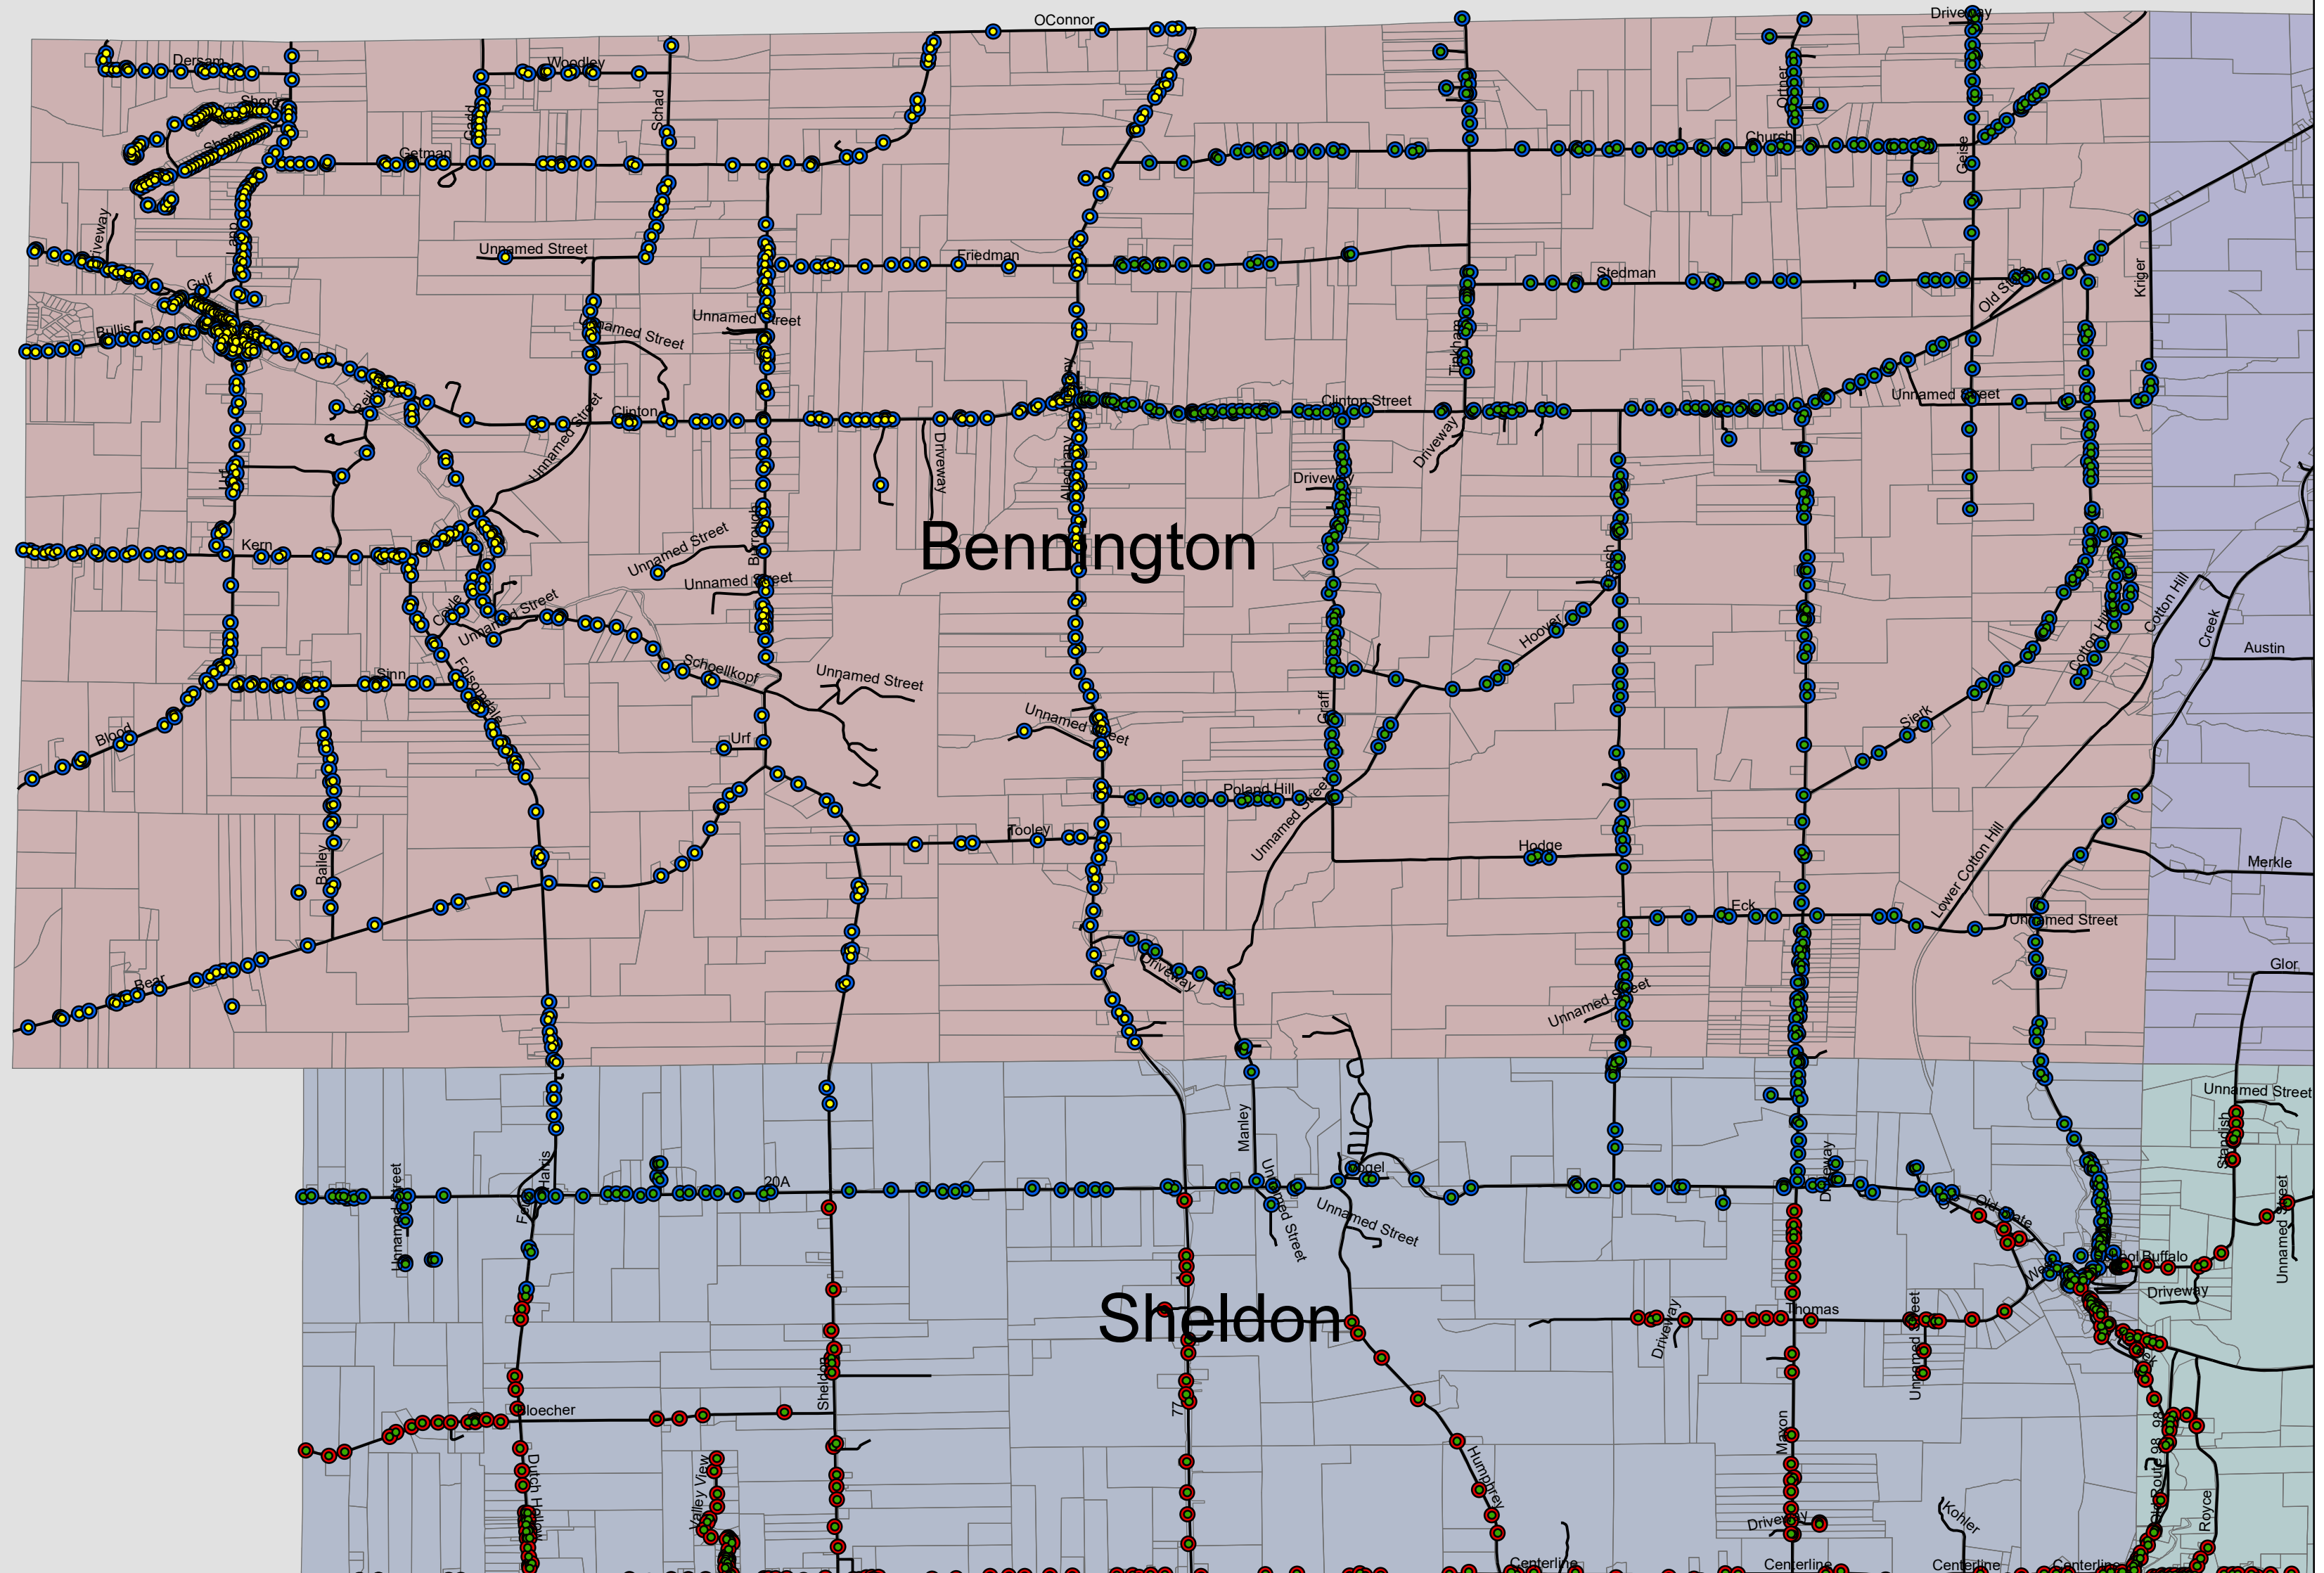

Town of Bennington Garbage Collection

Legend

Recycling Week

- Green
- Gold

Garbage Day

- Friday
- Thursday

- Roads
- ▭ Parcel Boundaries

Town

- ▭ Attica
- ▭ Bennington
- ▭ Orangeville
- ▭ Sheldon

The garbage day location coordinates were provided by Waste Management and are not precise. This map is for reference purposes only. Please refer to the Waste Management address list to determine your pick up schedule.